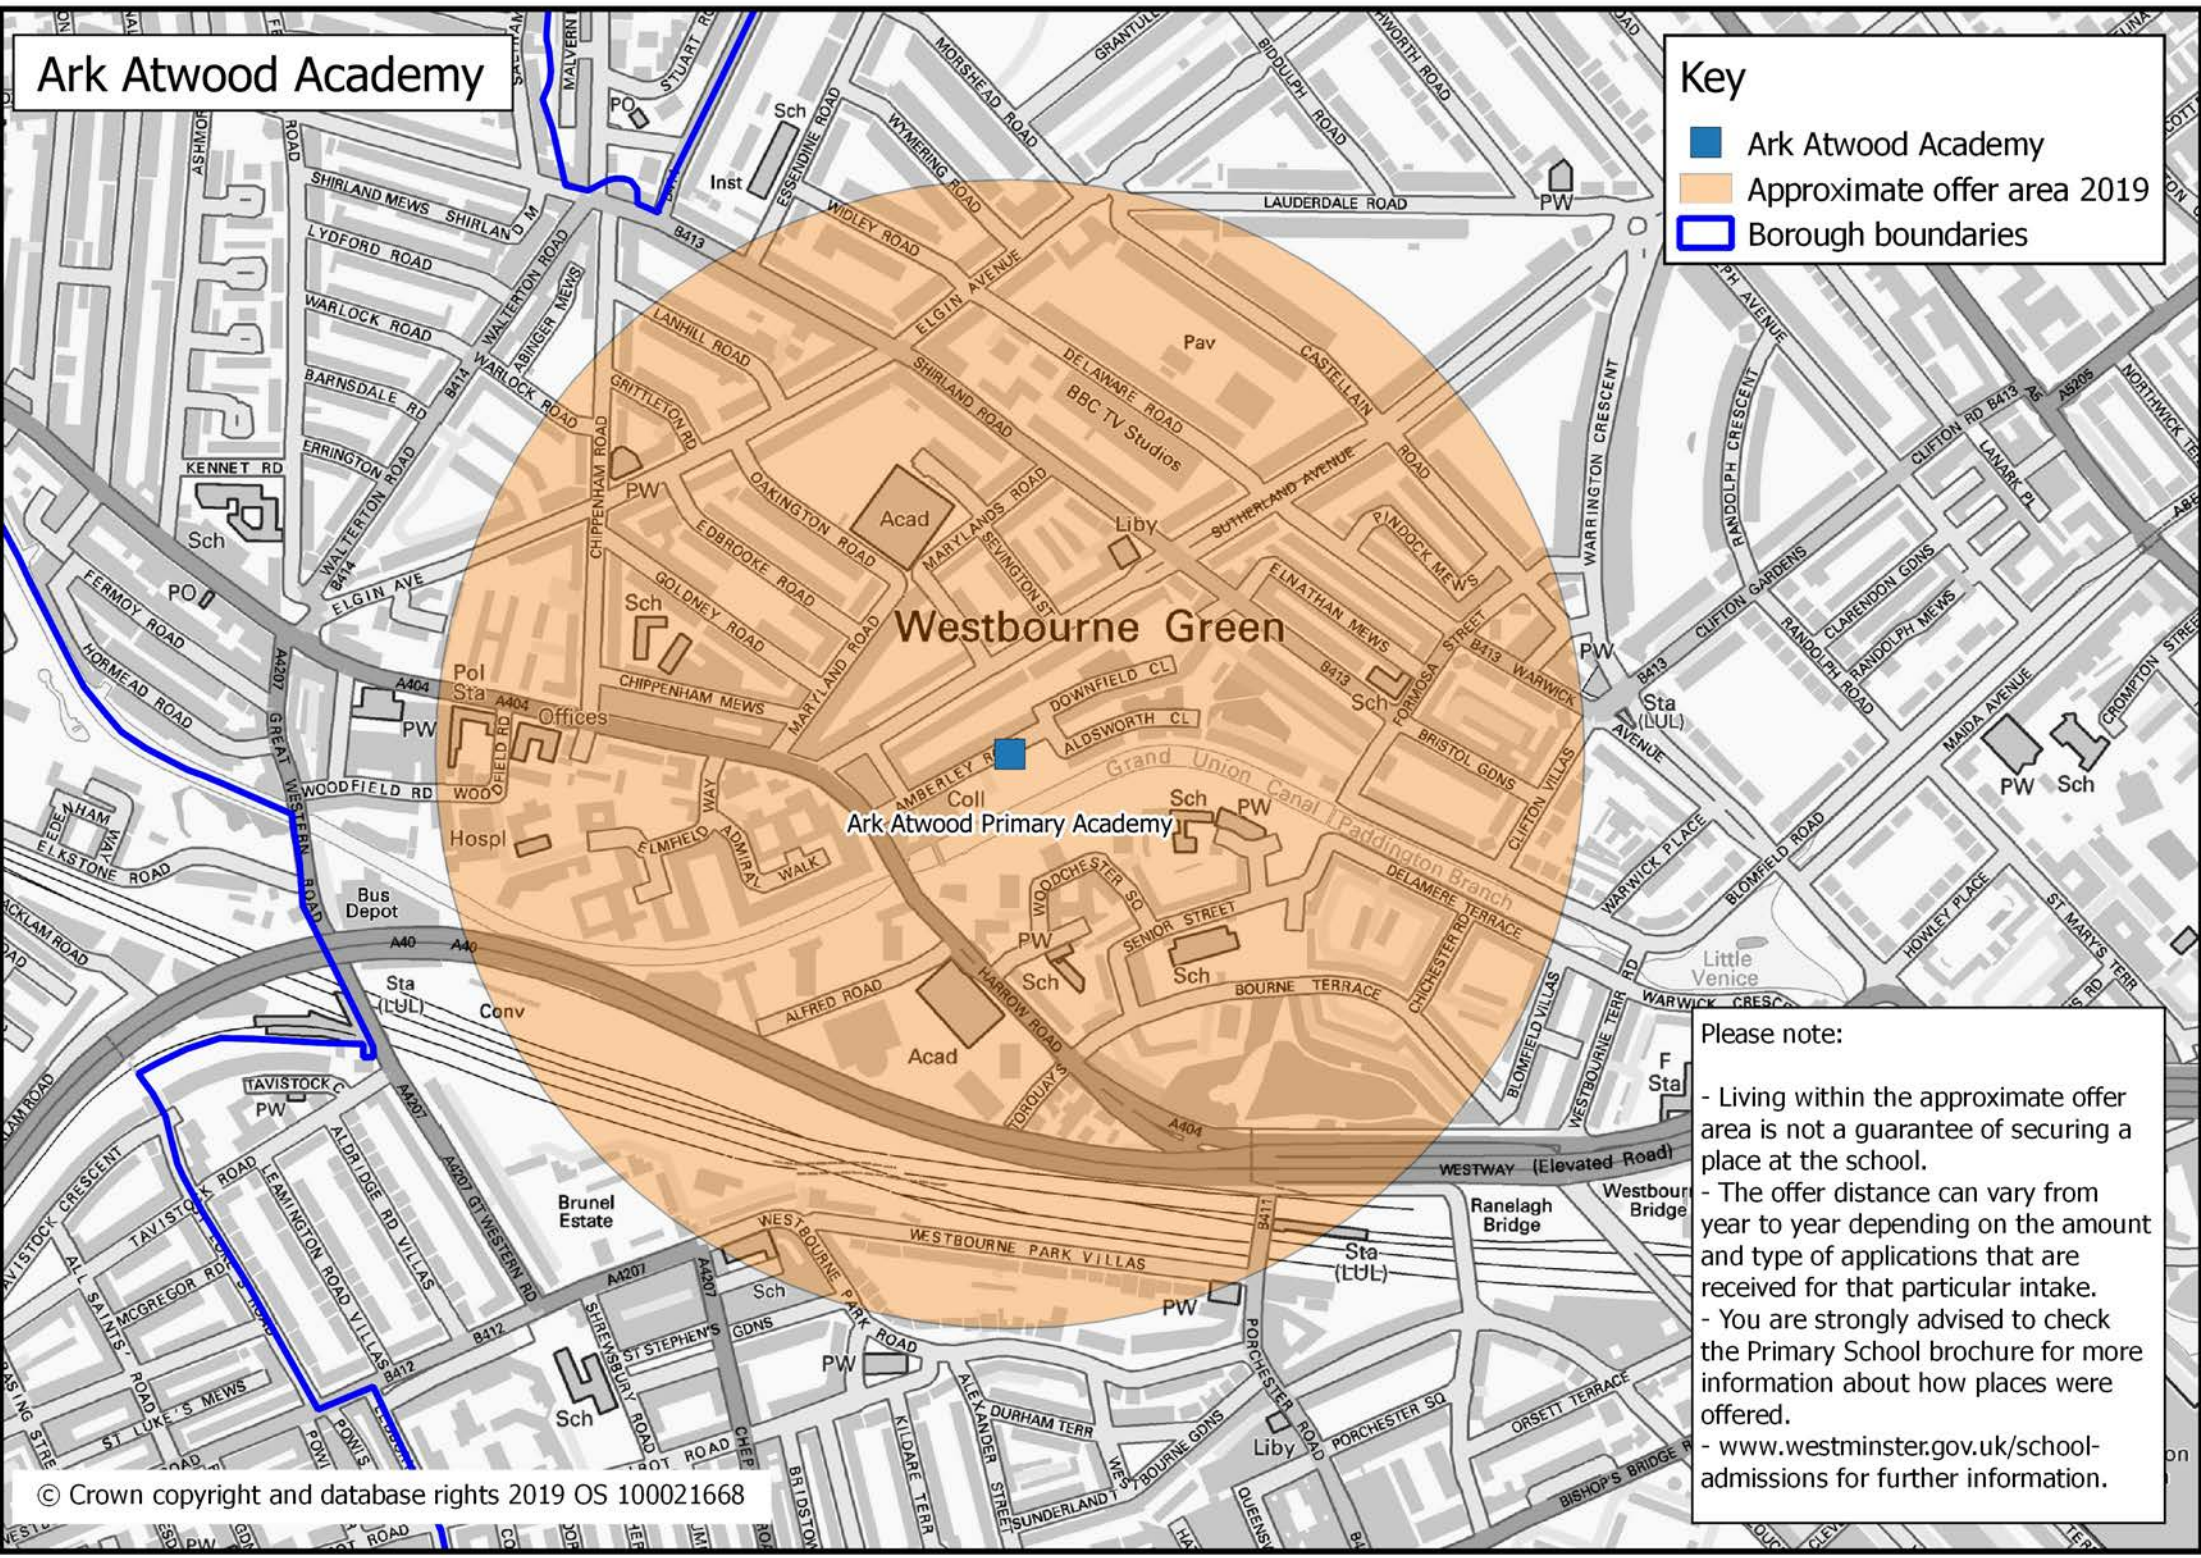

Ark Atwood Academy

Key

- Ark Atwood Academy
- Approximate offer area 2019
- Borough boundaries

Westbourne Green

Ark Atwood Primary Academy

Please note:

- Living within the approximate offer area is not a guarantee of securing a place at the school.
- The offer distance can vary from year to year depending on the amount and type of applications that are received for that particular intake.
- You are strongly advised to check the Primary School brochure for more information about how places were offered.
- www.westminster.gov.uk/school-admissions for further information.