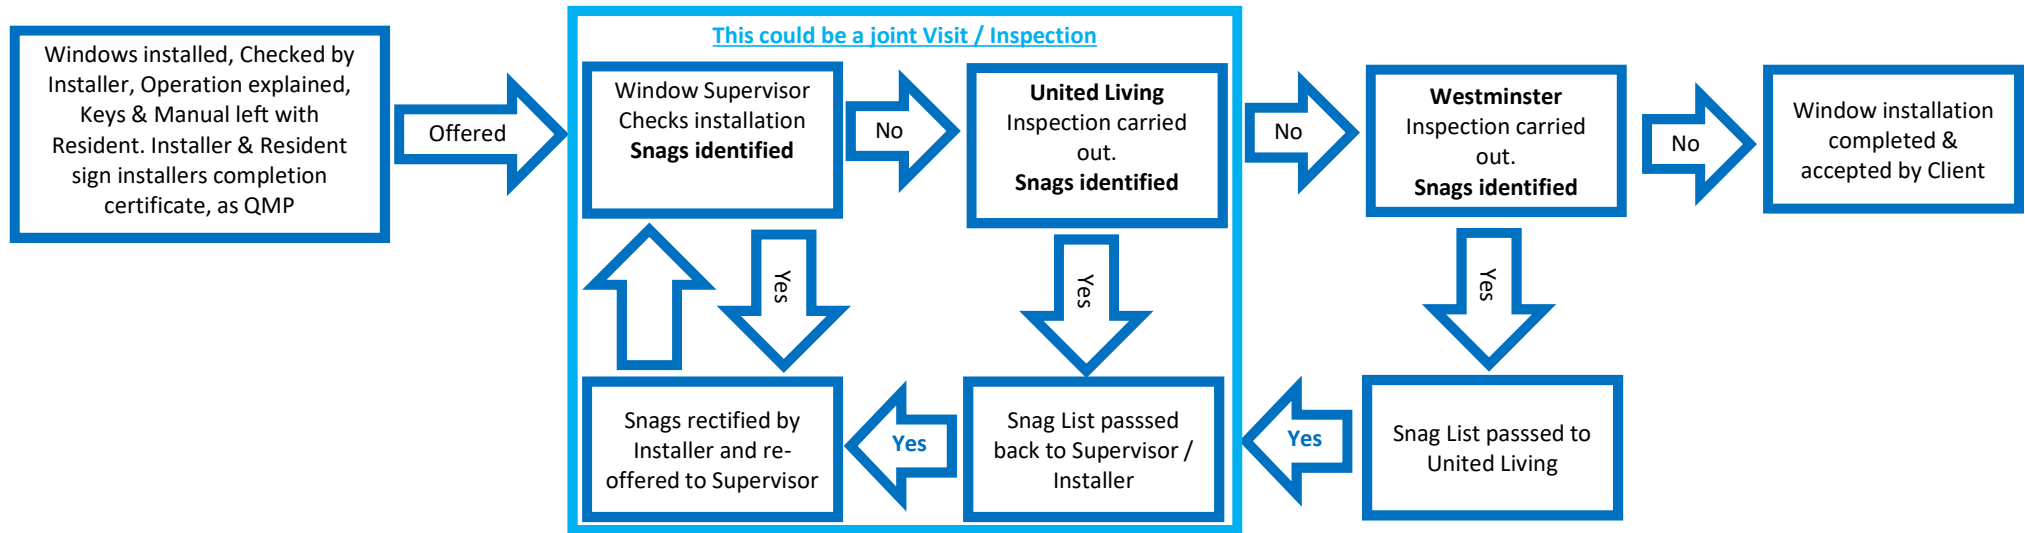

Wharnecliffe Gardens - Window Handover Process

Note this process indicates window installation only - Structural making good, external / internal repairs will be reviewed separately.