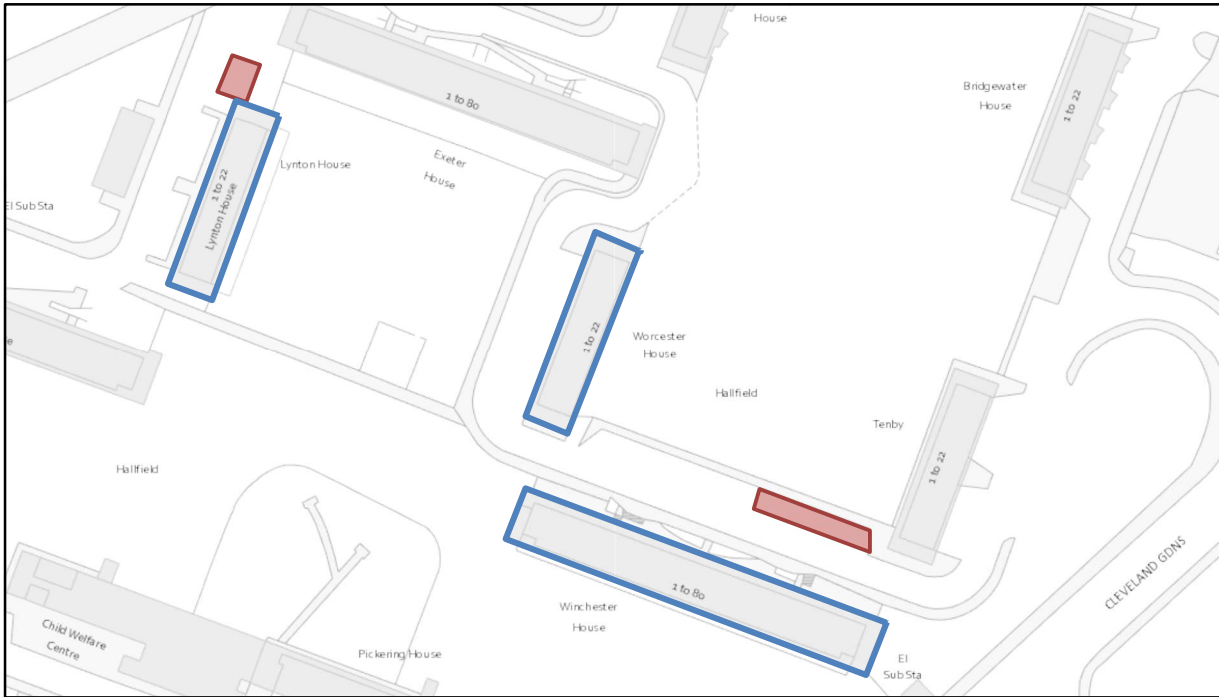

Project Office Address:

The Roundhouse (Opposite Caernarvon House)

Hallfield Estate

London

W2 6EG

Figure 1- The Round House, Hallfield Estate

- The Roundhouse will be used as the Project Office address for the programme, as the additional space for meetings, documentation storage and general office facilities.

Figure 2- Suggested Site Set Up-X115

1/8/2021 1:28:32

- Figure 2 is the suggested site set up proposed by WCC.
- Axis will adhere to this suggestion, the following images will demonstrate the locations.

Figure 3- Proposed Site Set-Up

- 1- Axis Site Offices
- 2- Axis Welfare Facilities
- 3- Storage facilities, Skips and Parking

Figure 4- Proposed Site Set-Up-continued

- Additional storage locations for materials.