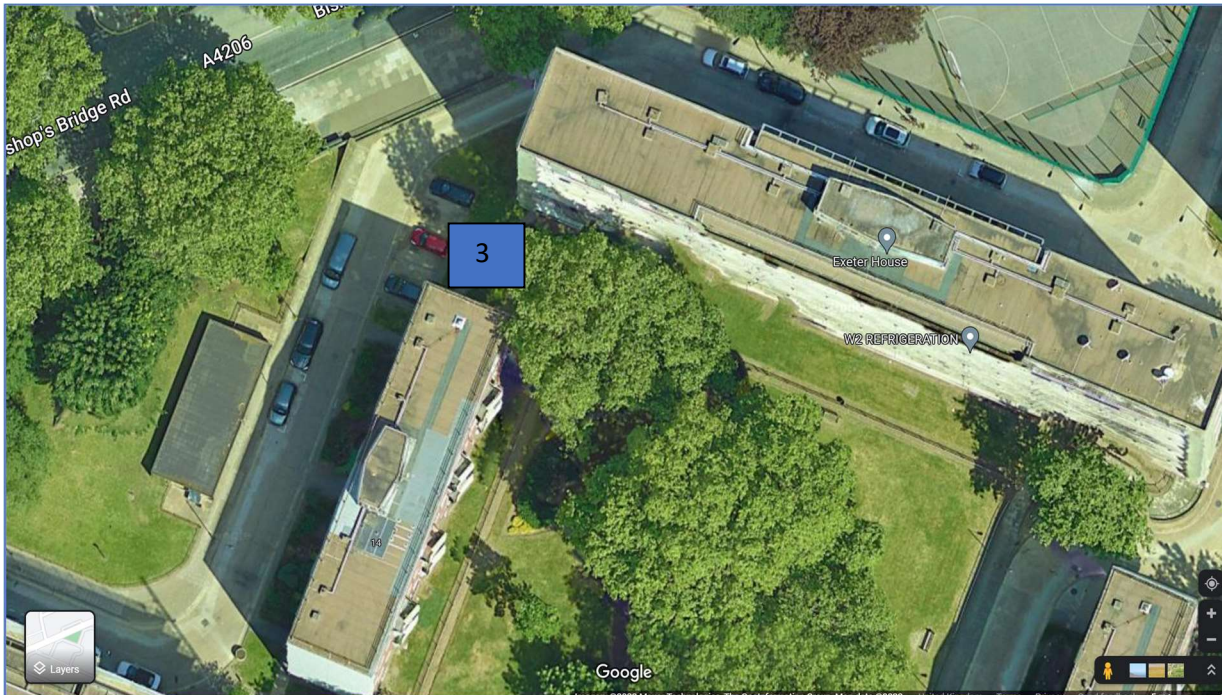

Figure 4- Proposed Site Set-Up-continued

- Additional storage locations for materials.