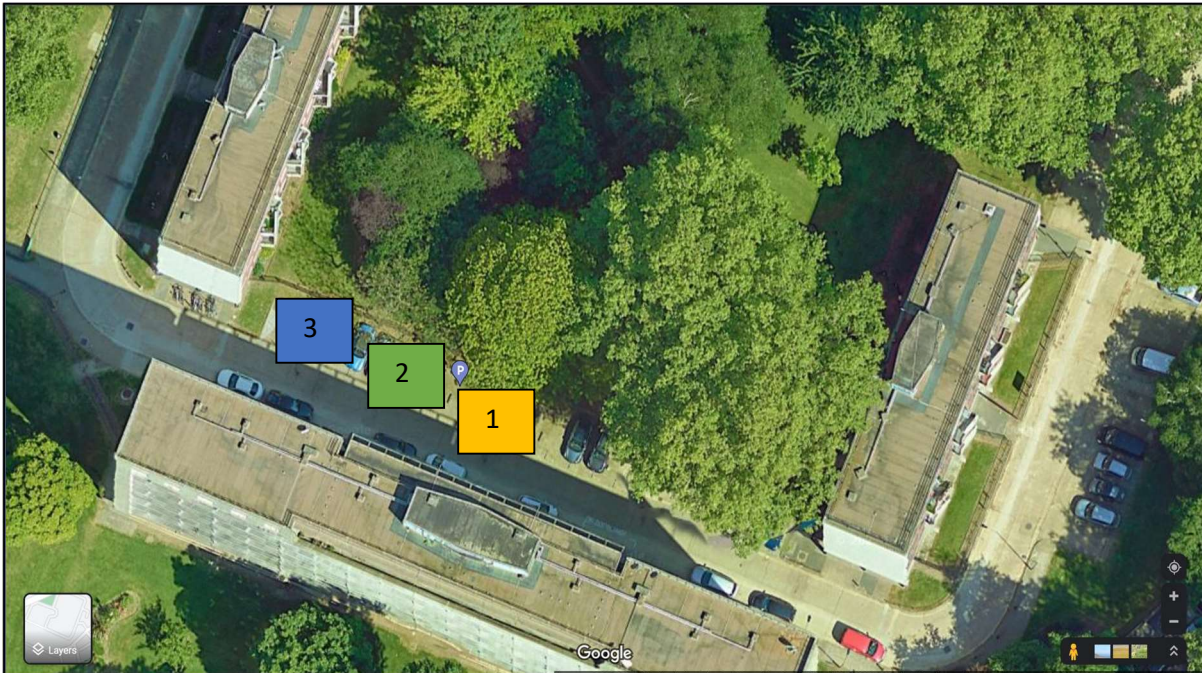

Figure 3- Proposed Site Set-Up

- 1- Axis Site Offices
- 2- Axis Welfare Facilities
- 3- Storage facilities, Skips and Parking