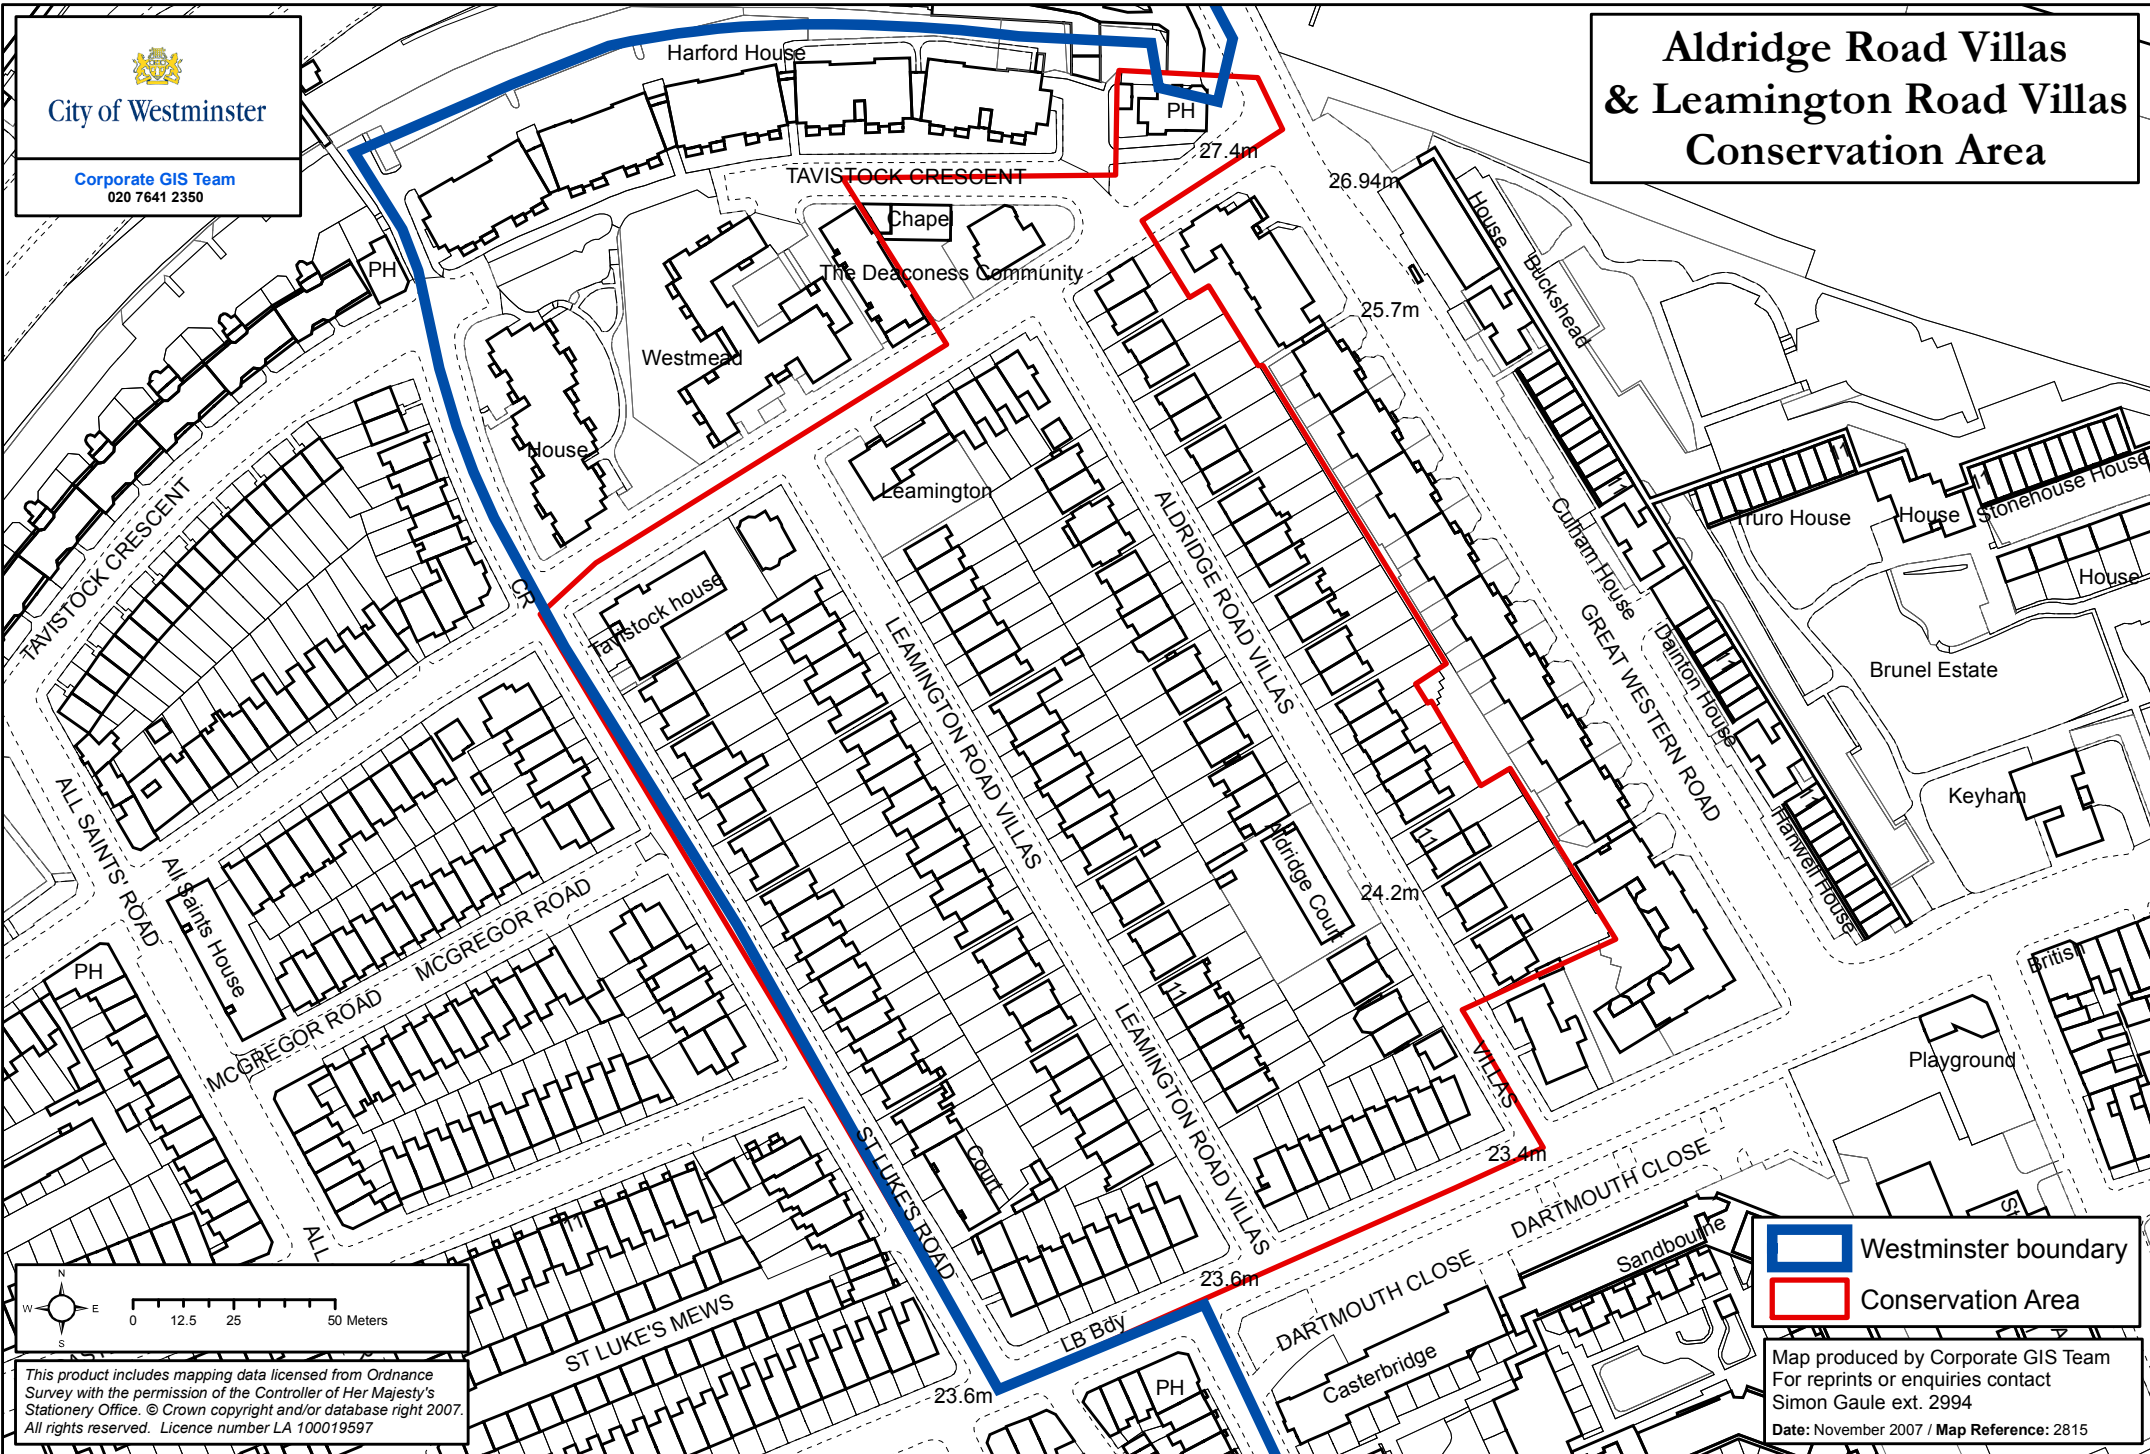

Aldridge Road Villas & Leamington Road Villas Conservation Area

City of Westminster
Corporate GIS Team
020 7641 2350

 Westminster boundary
 Conservation Area

Map produced by Corporate GIS Team
For reprints or enquiries contact
Simon Gaule ext. 2994
Date: November 2007 / Map Reference: 2815

This product includes mapping data licensed from Ordnance Survey with the permission of the Controller of Her Majesty's Stationary Office. © Crown copyright and/or database right 2007. All rights reserved. Licence number LA 100019597