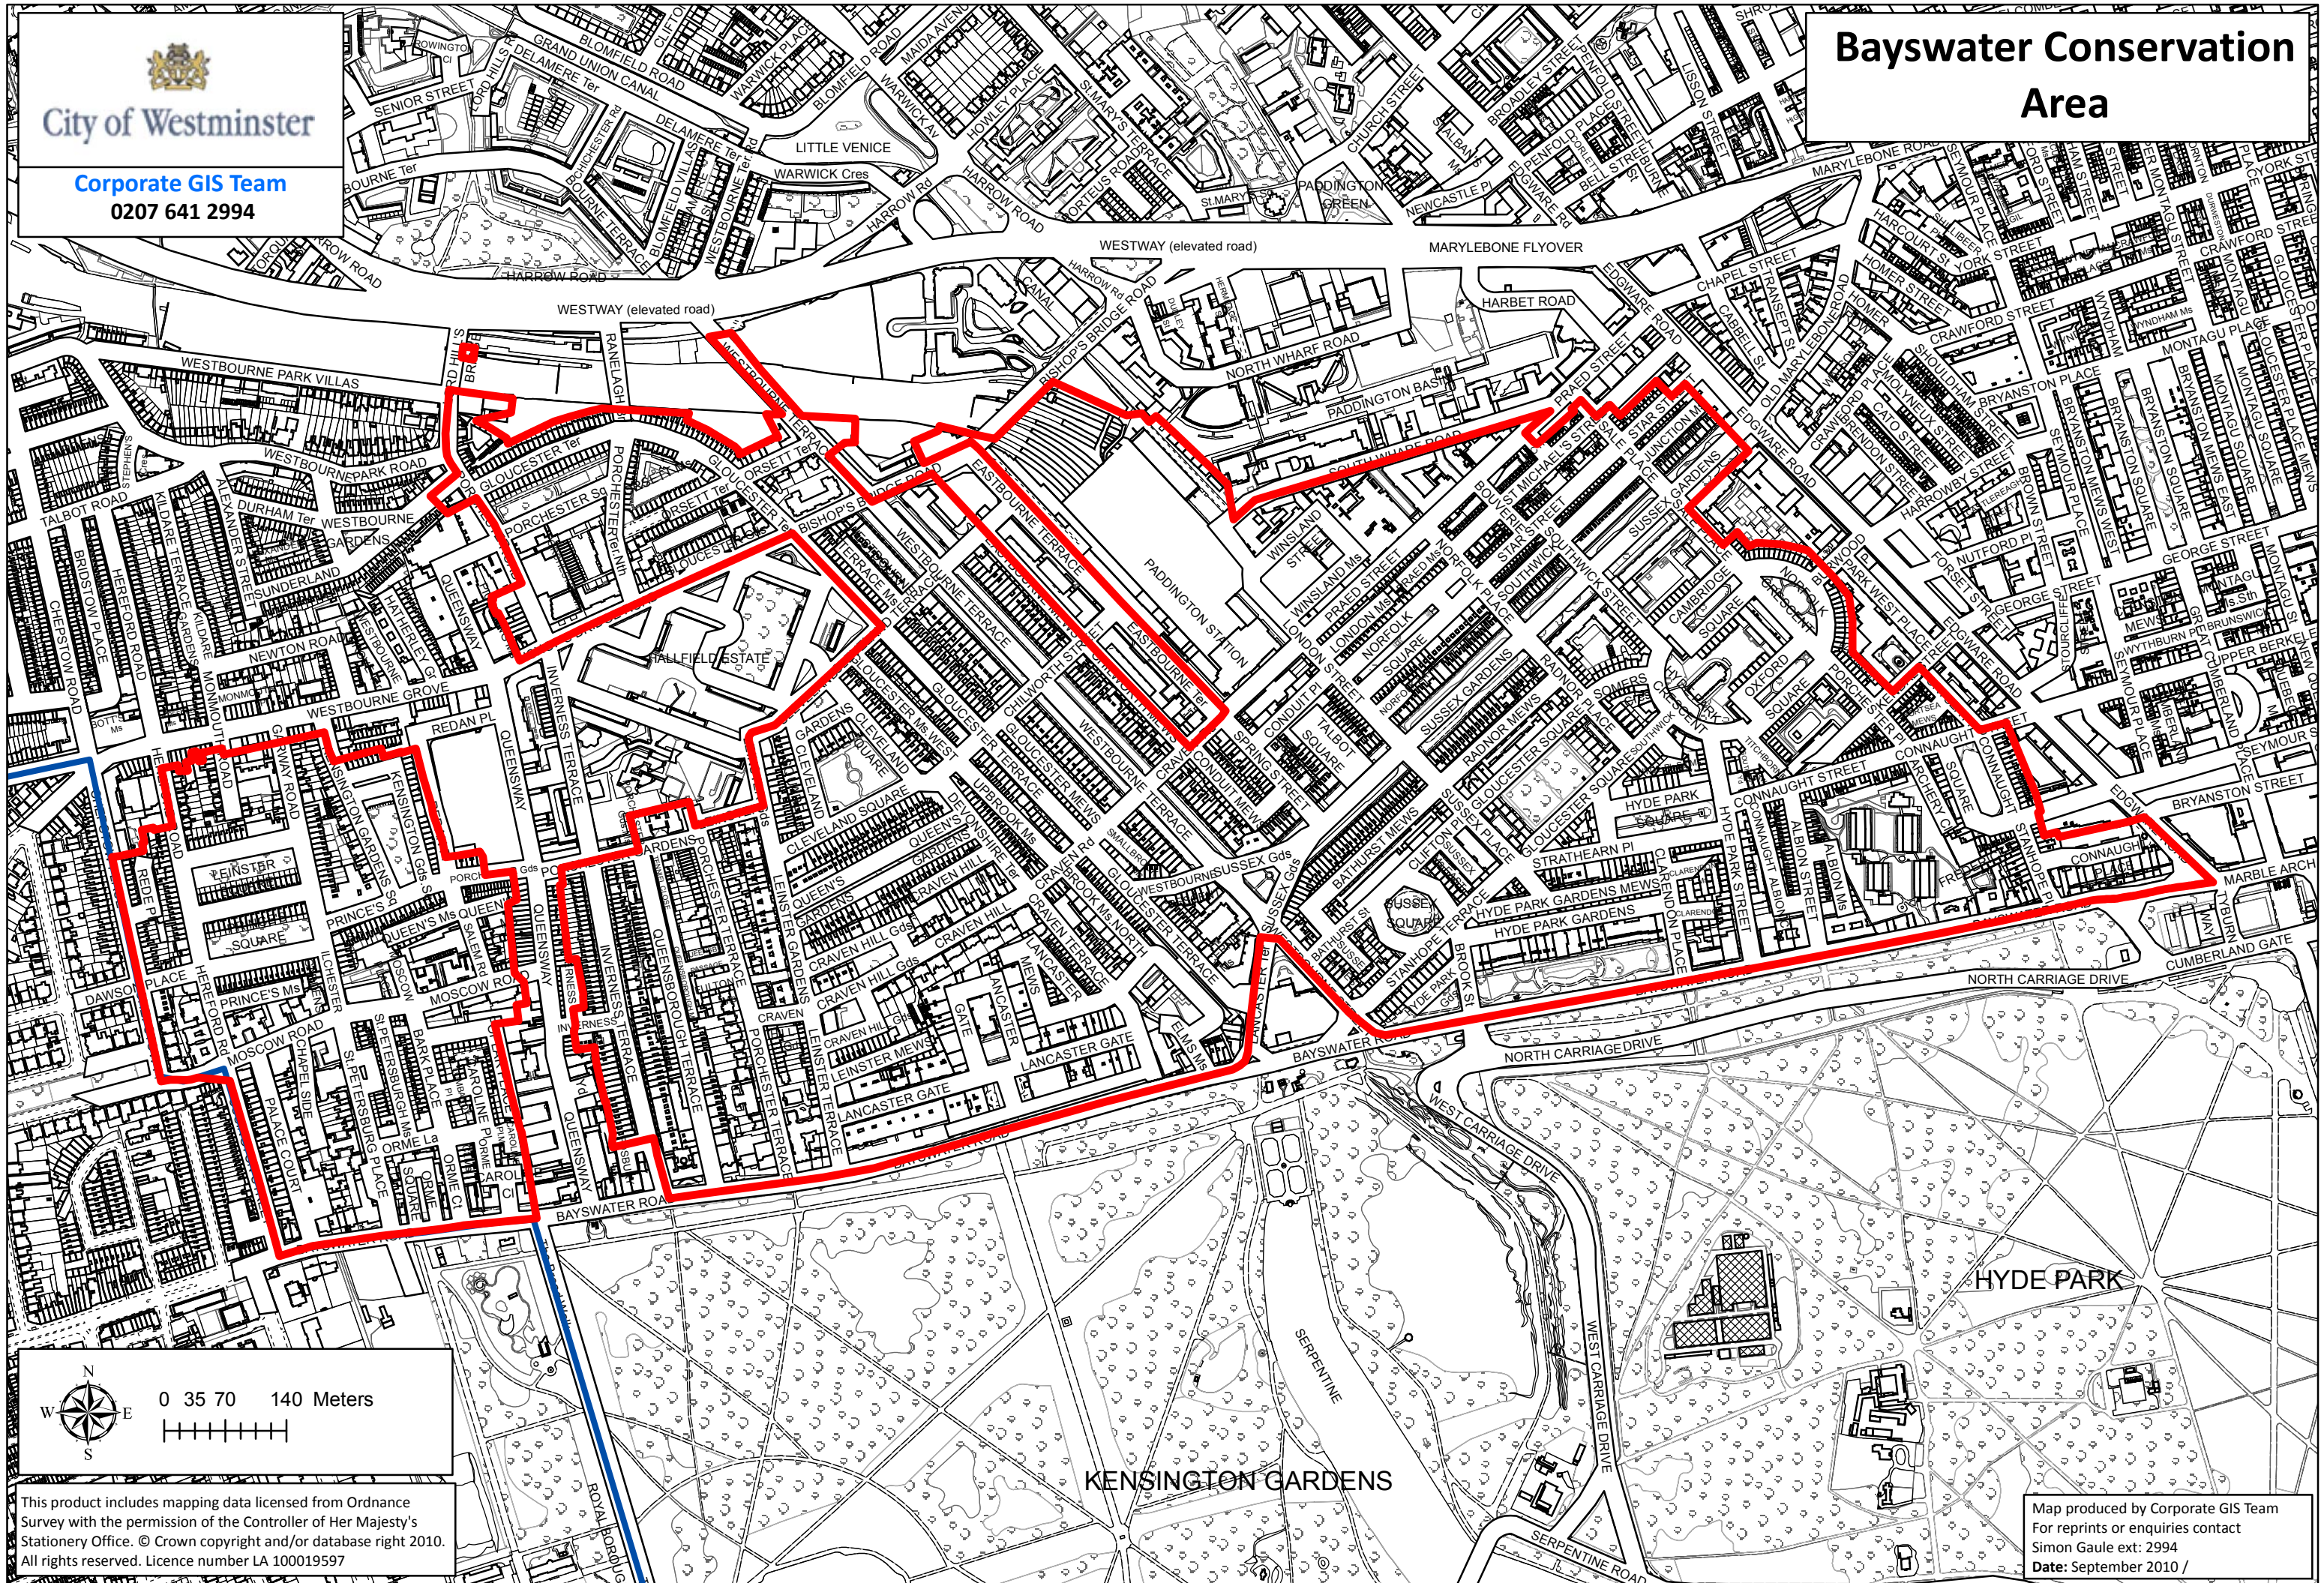

# Bayswater Conservation Area

This product includes mapping data licensed from Ordnance Survey with the permission of the Controller of Her Majesty's Stationery Office. © Crown copyright and/or database right 2010. All rights reserved. Licence number LA 100019597

Map produced by Corporate GIS Team  
For reprints or enquiries contact  
Simon Gaule ext: 2994  
Date: September 2010 /