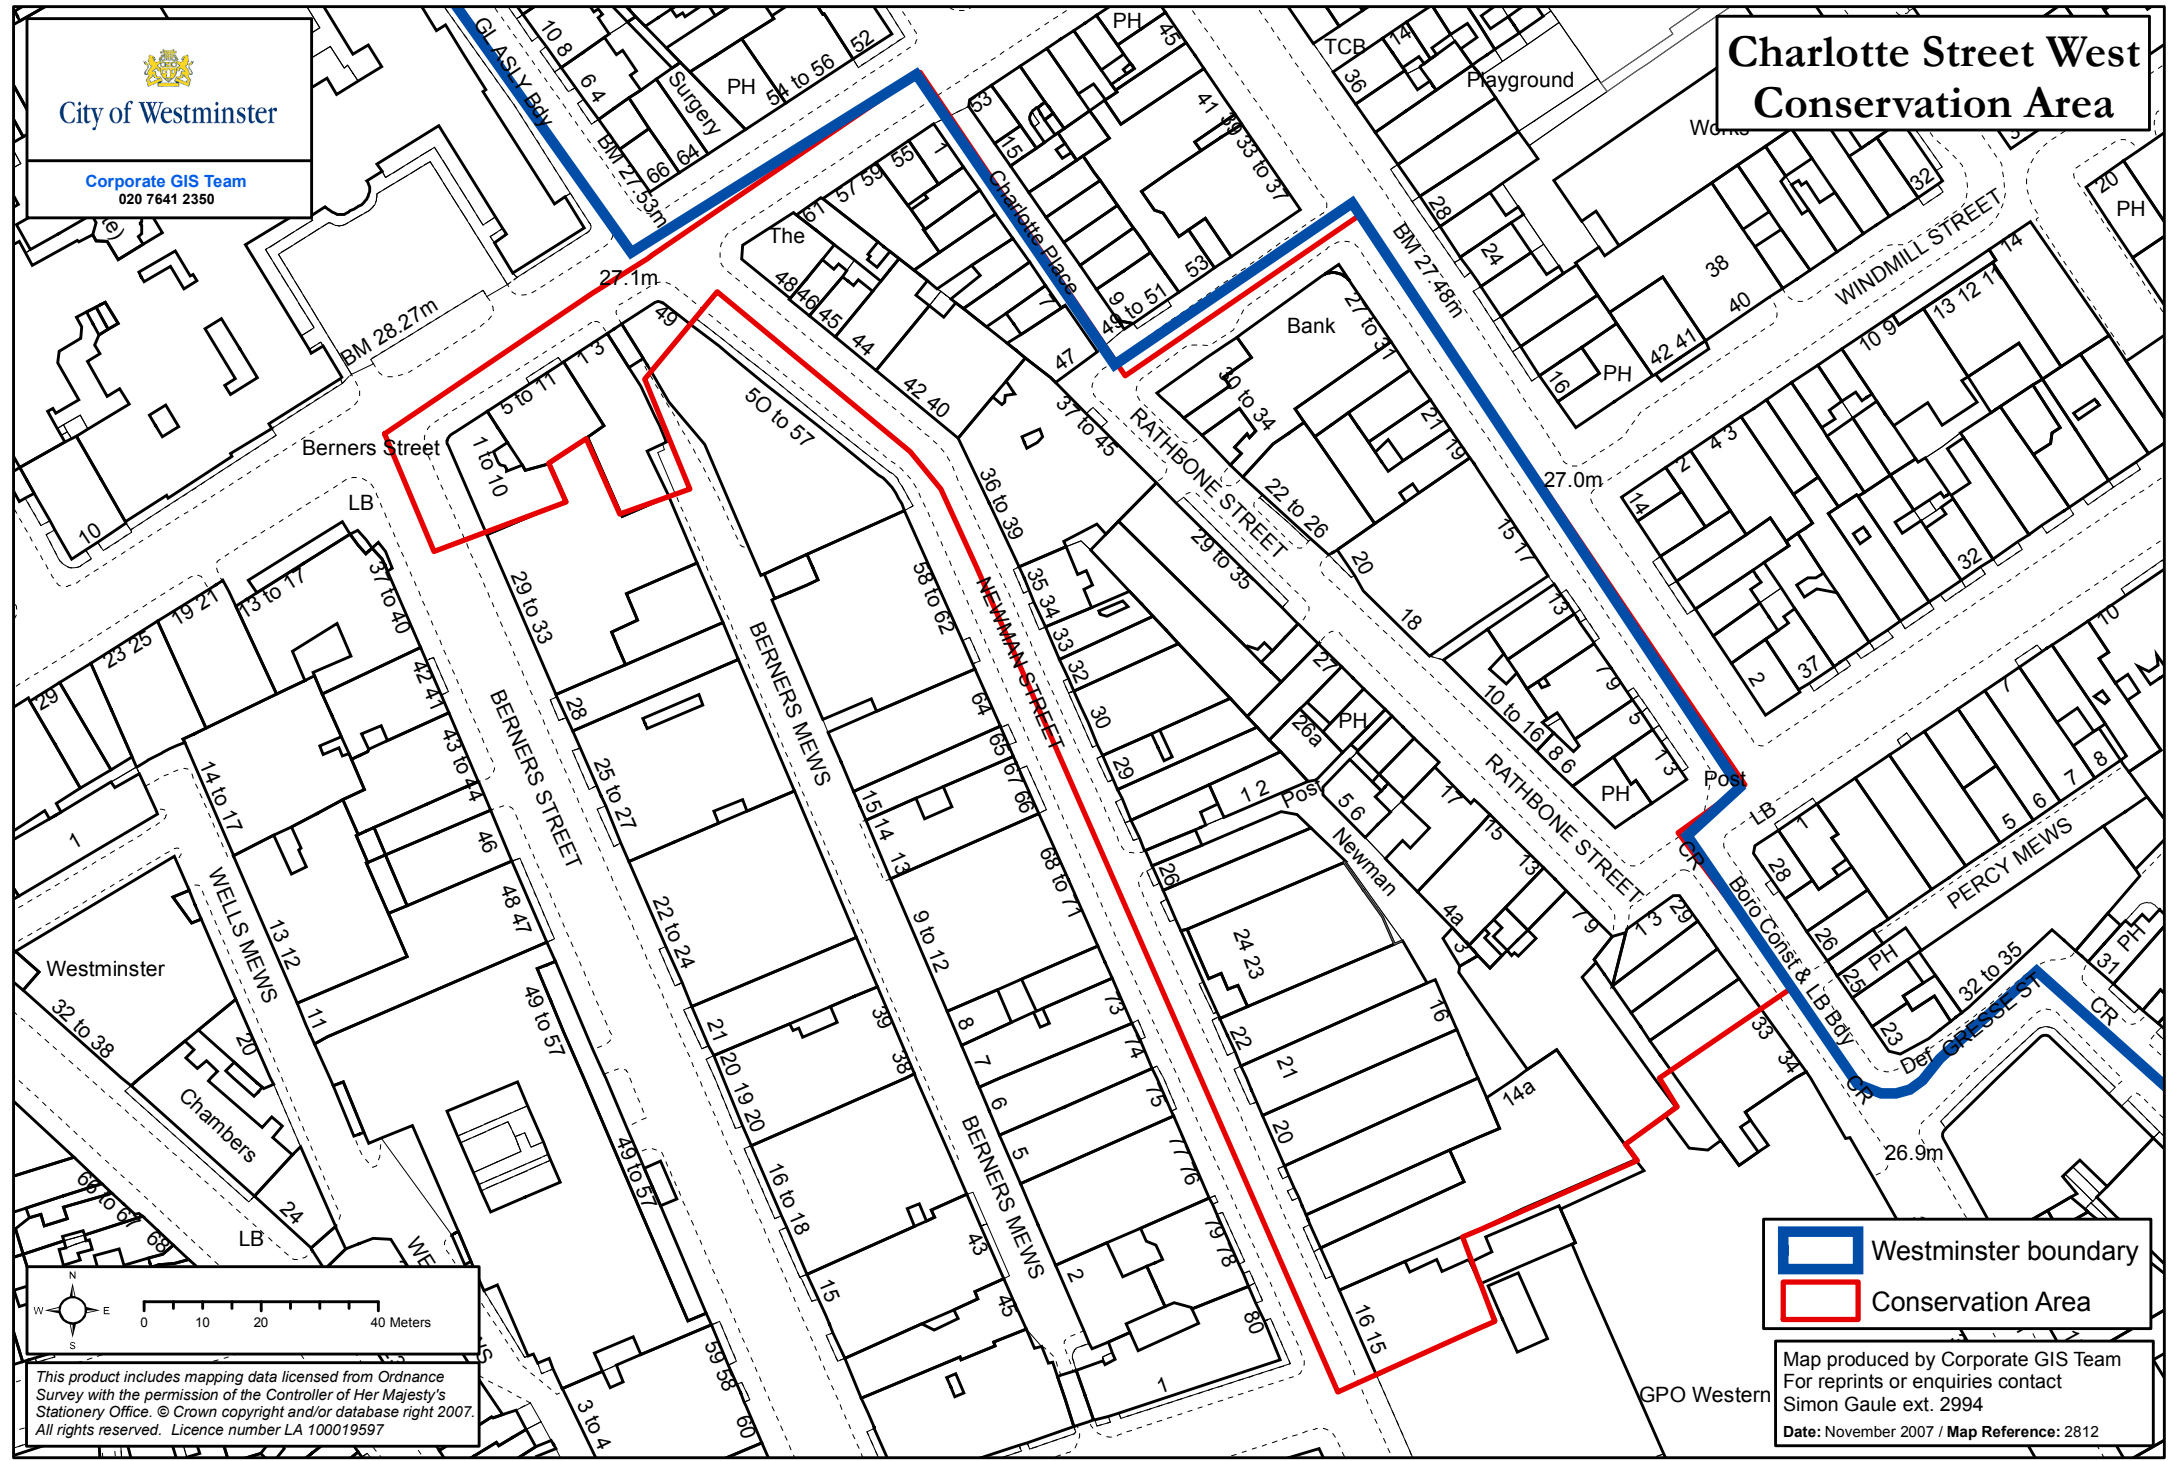

Charlotte Street West Conservation Area

City of Westminster

Corporate GIS Team
020 7641 2350

 Westminster boundary
 Conservation Area

Map produced by Corporate GIS Team
For reprints or enquiries contact
Simon Gaule ext. 2994
Date: November 2007 / Map Reference: 2812

This product includes mapping data licensed from Ordnance Survey with the permission of the Controller of Her Majesty's Stationary Office. © Crown copyright and/or database right 2007. All rights reserved. Licence number LA 100019597