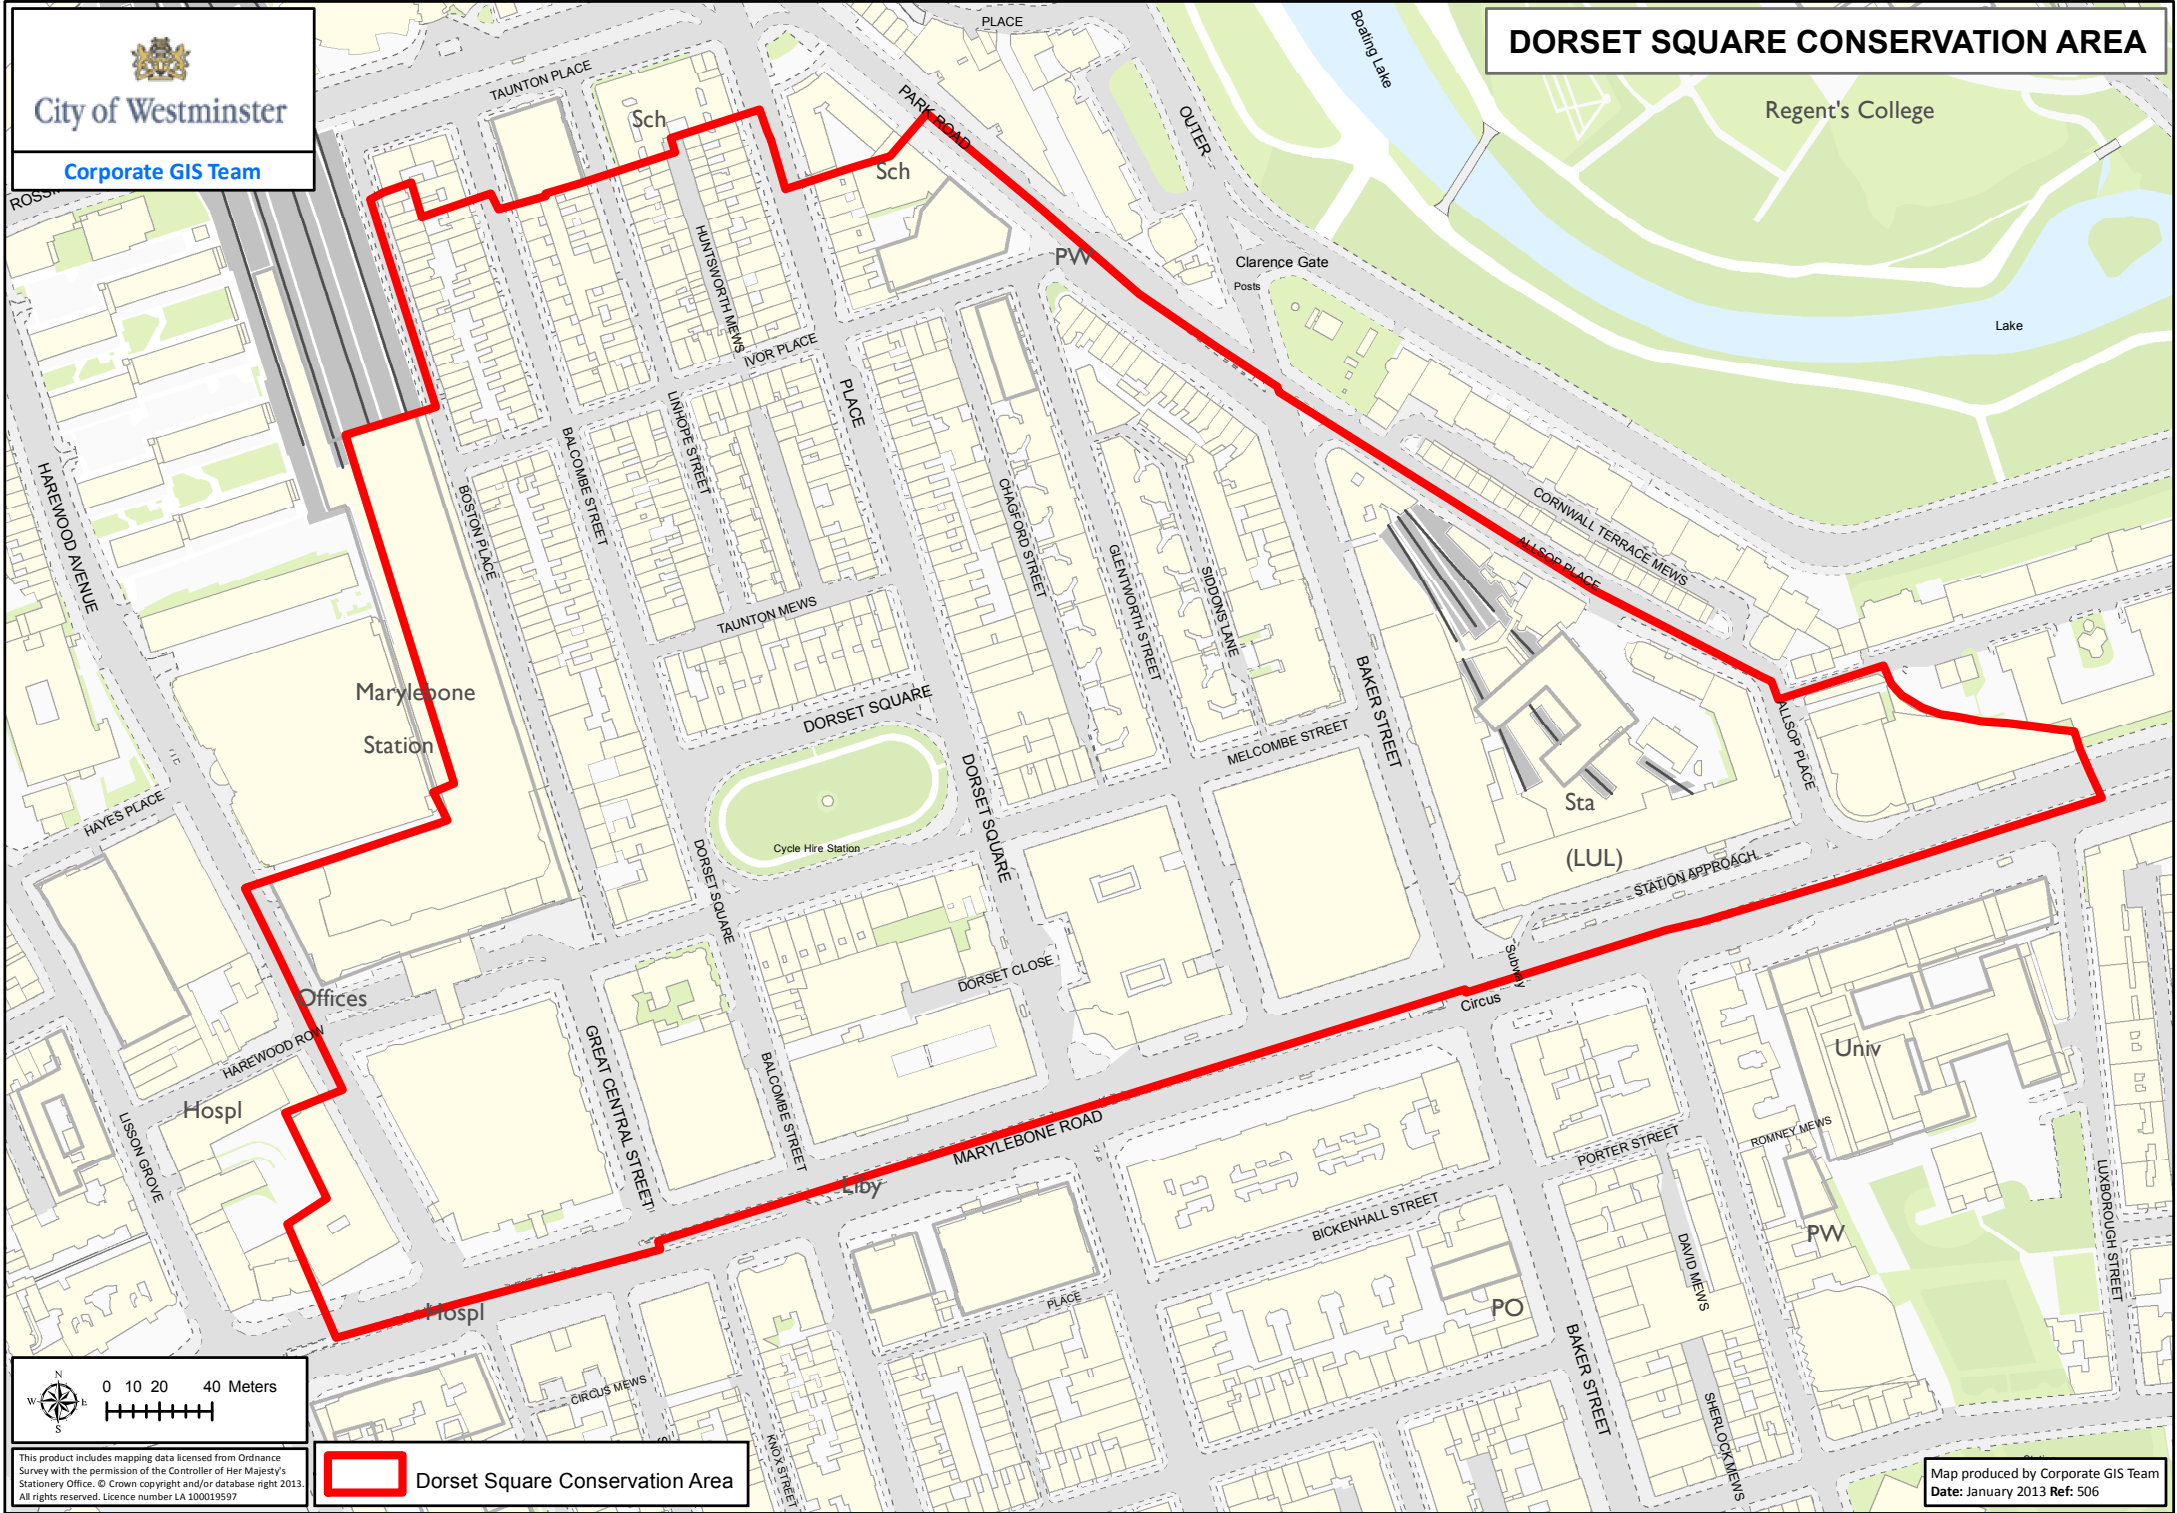

DORSET SQUARE CONSERVATION AREA

Dorset Square Conservation Area