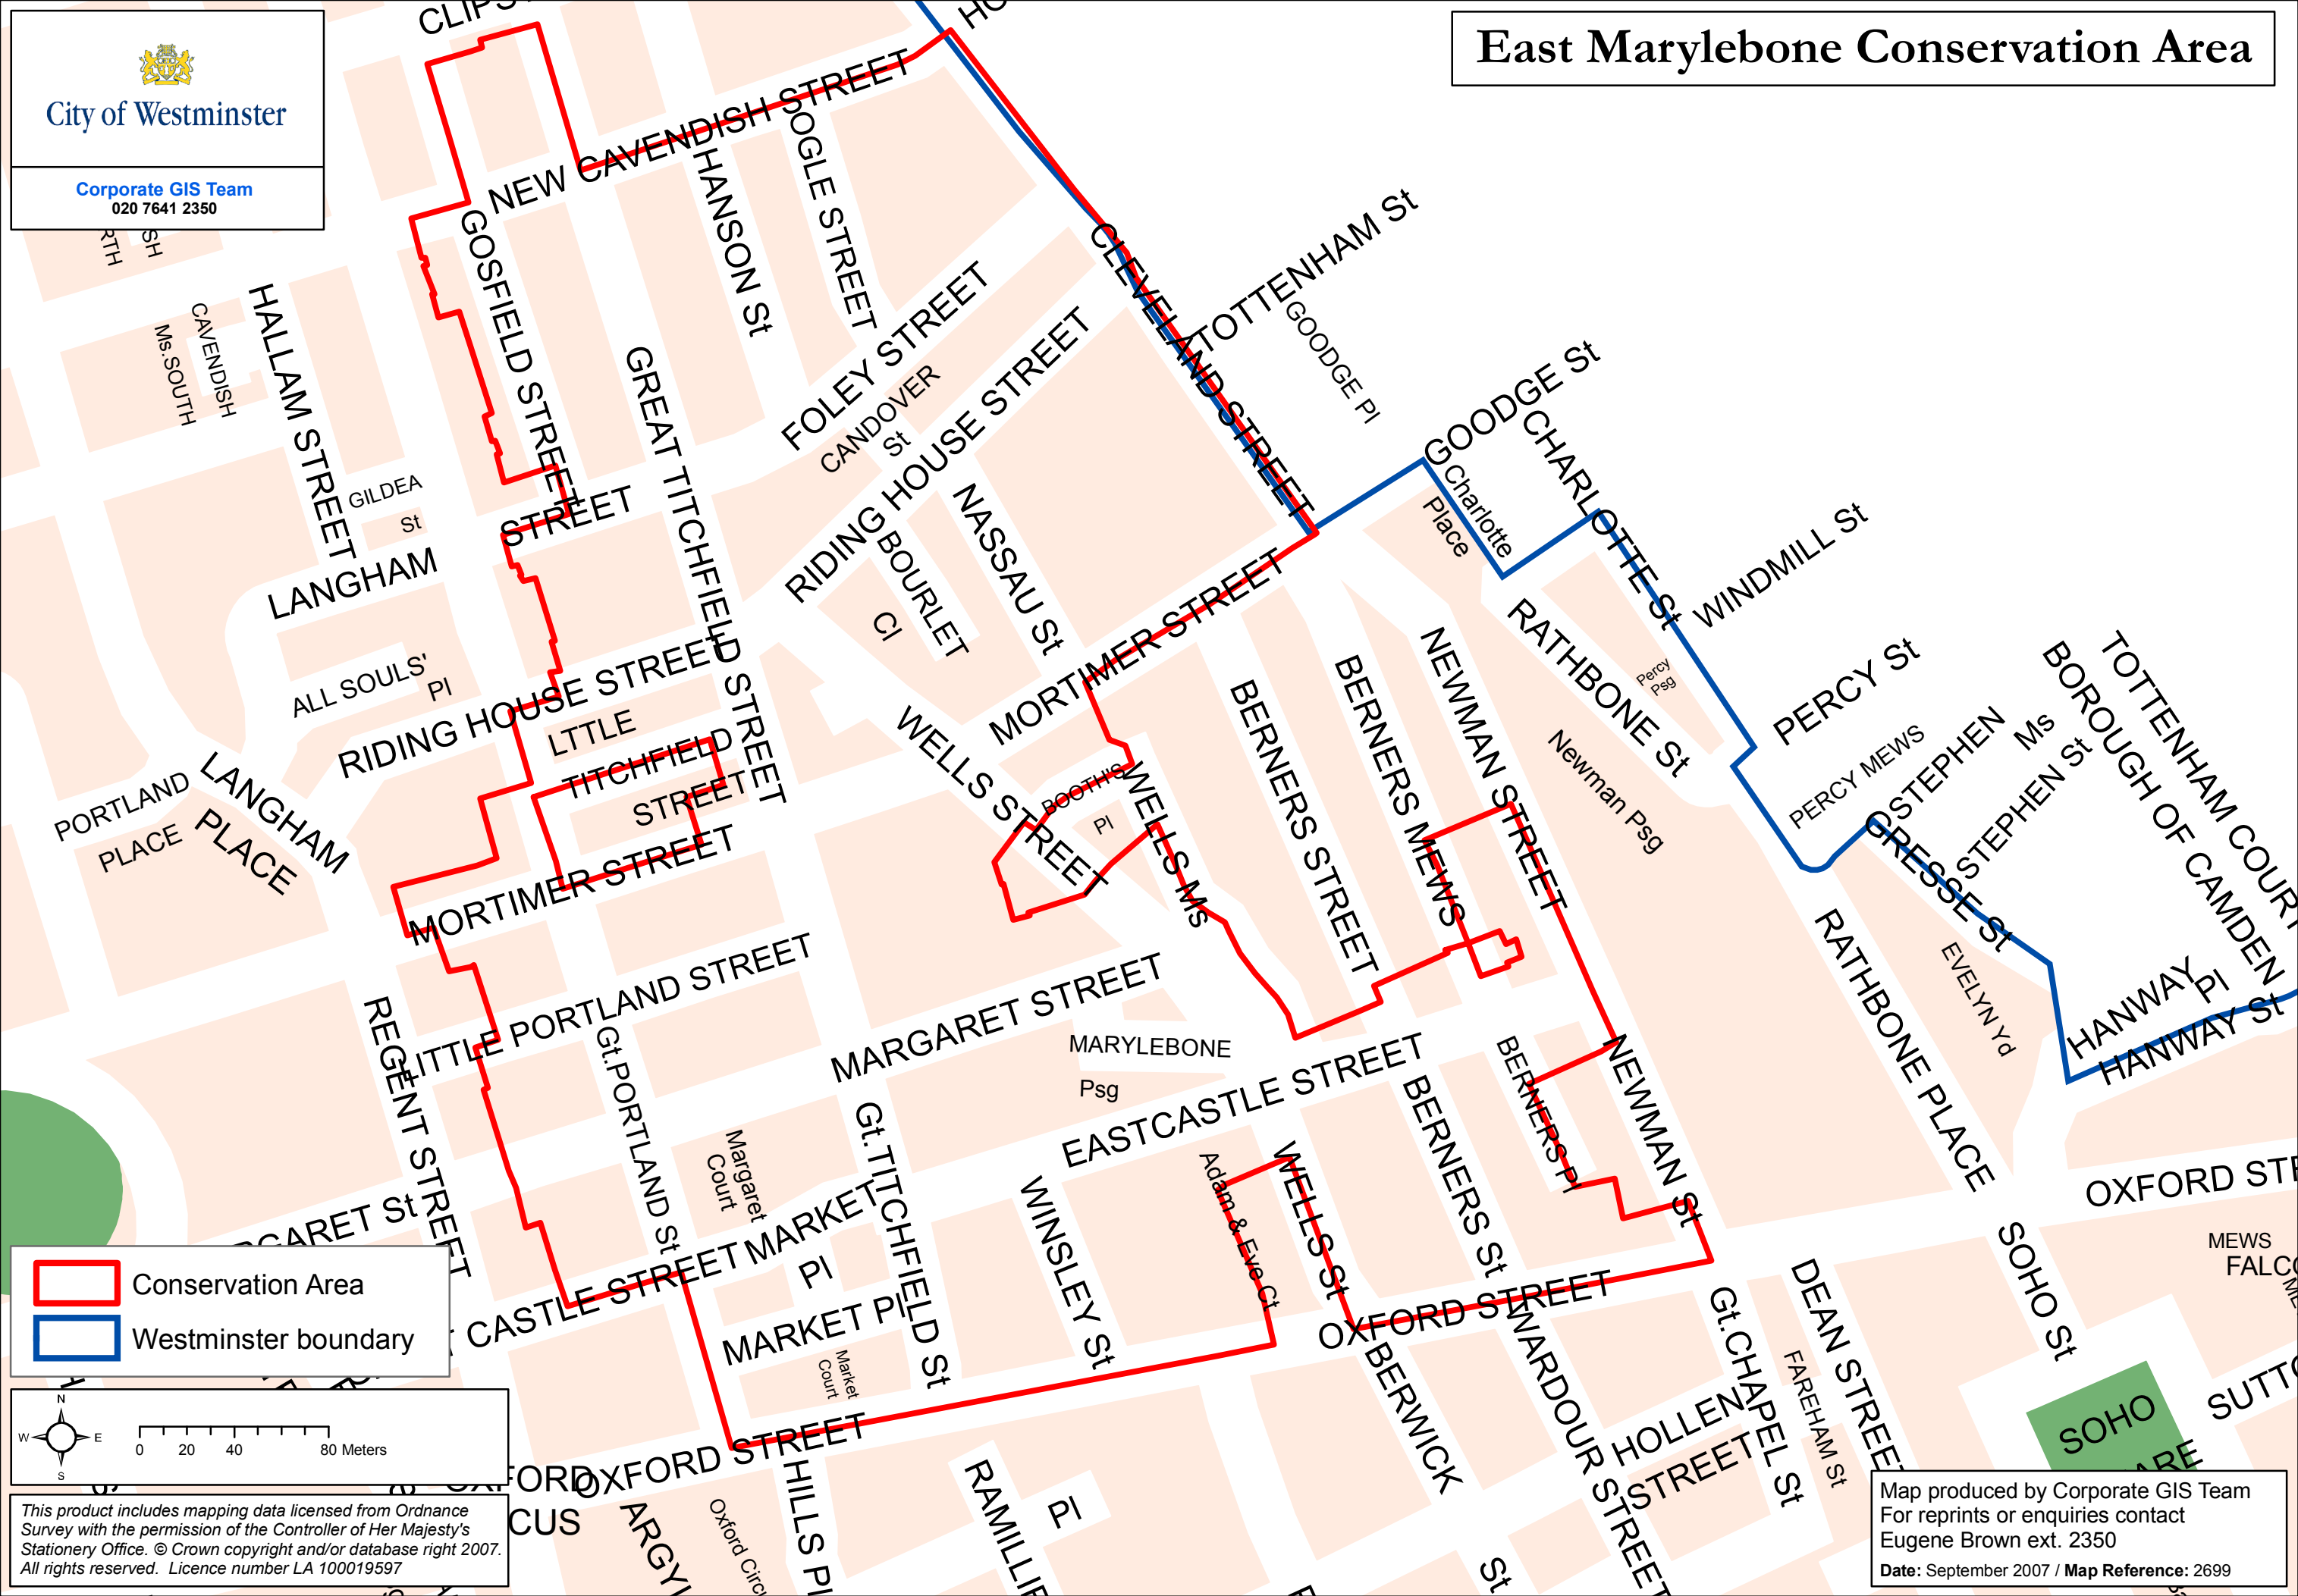

East Marylebone Conservation Area

 Conservation Area
 Westminster boundary

This product includes mapping data licensed from Ordnance Survey with the permission of the Controller of Her Majesty's Stationery Office. © Crown copyright and/or database right 2007. All rights reserved. Licence number LA 100019597