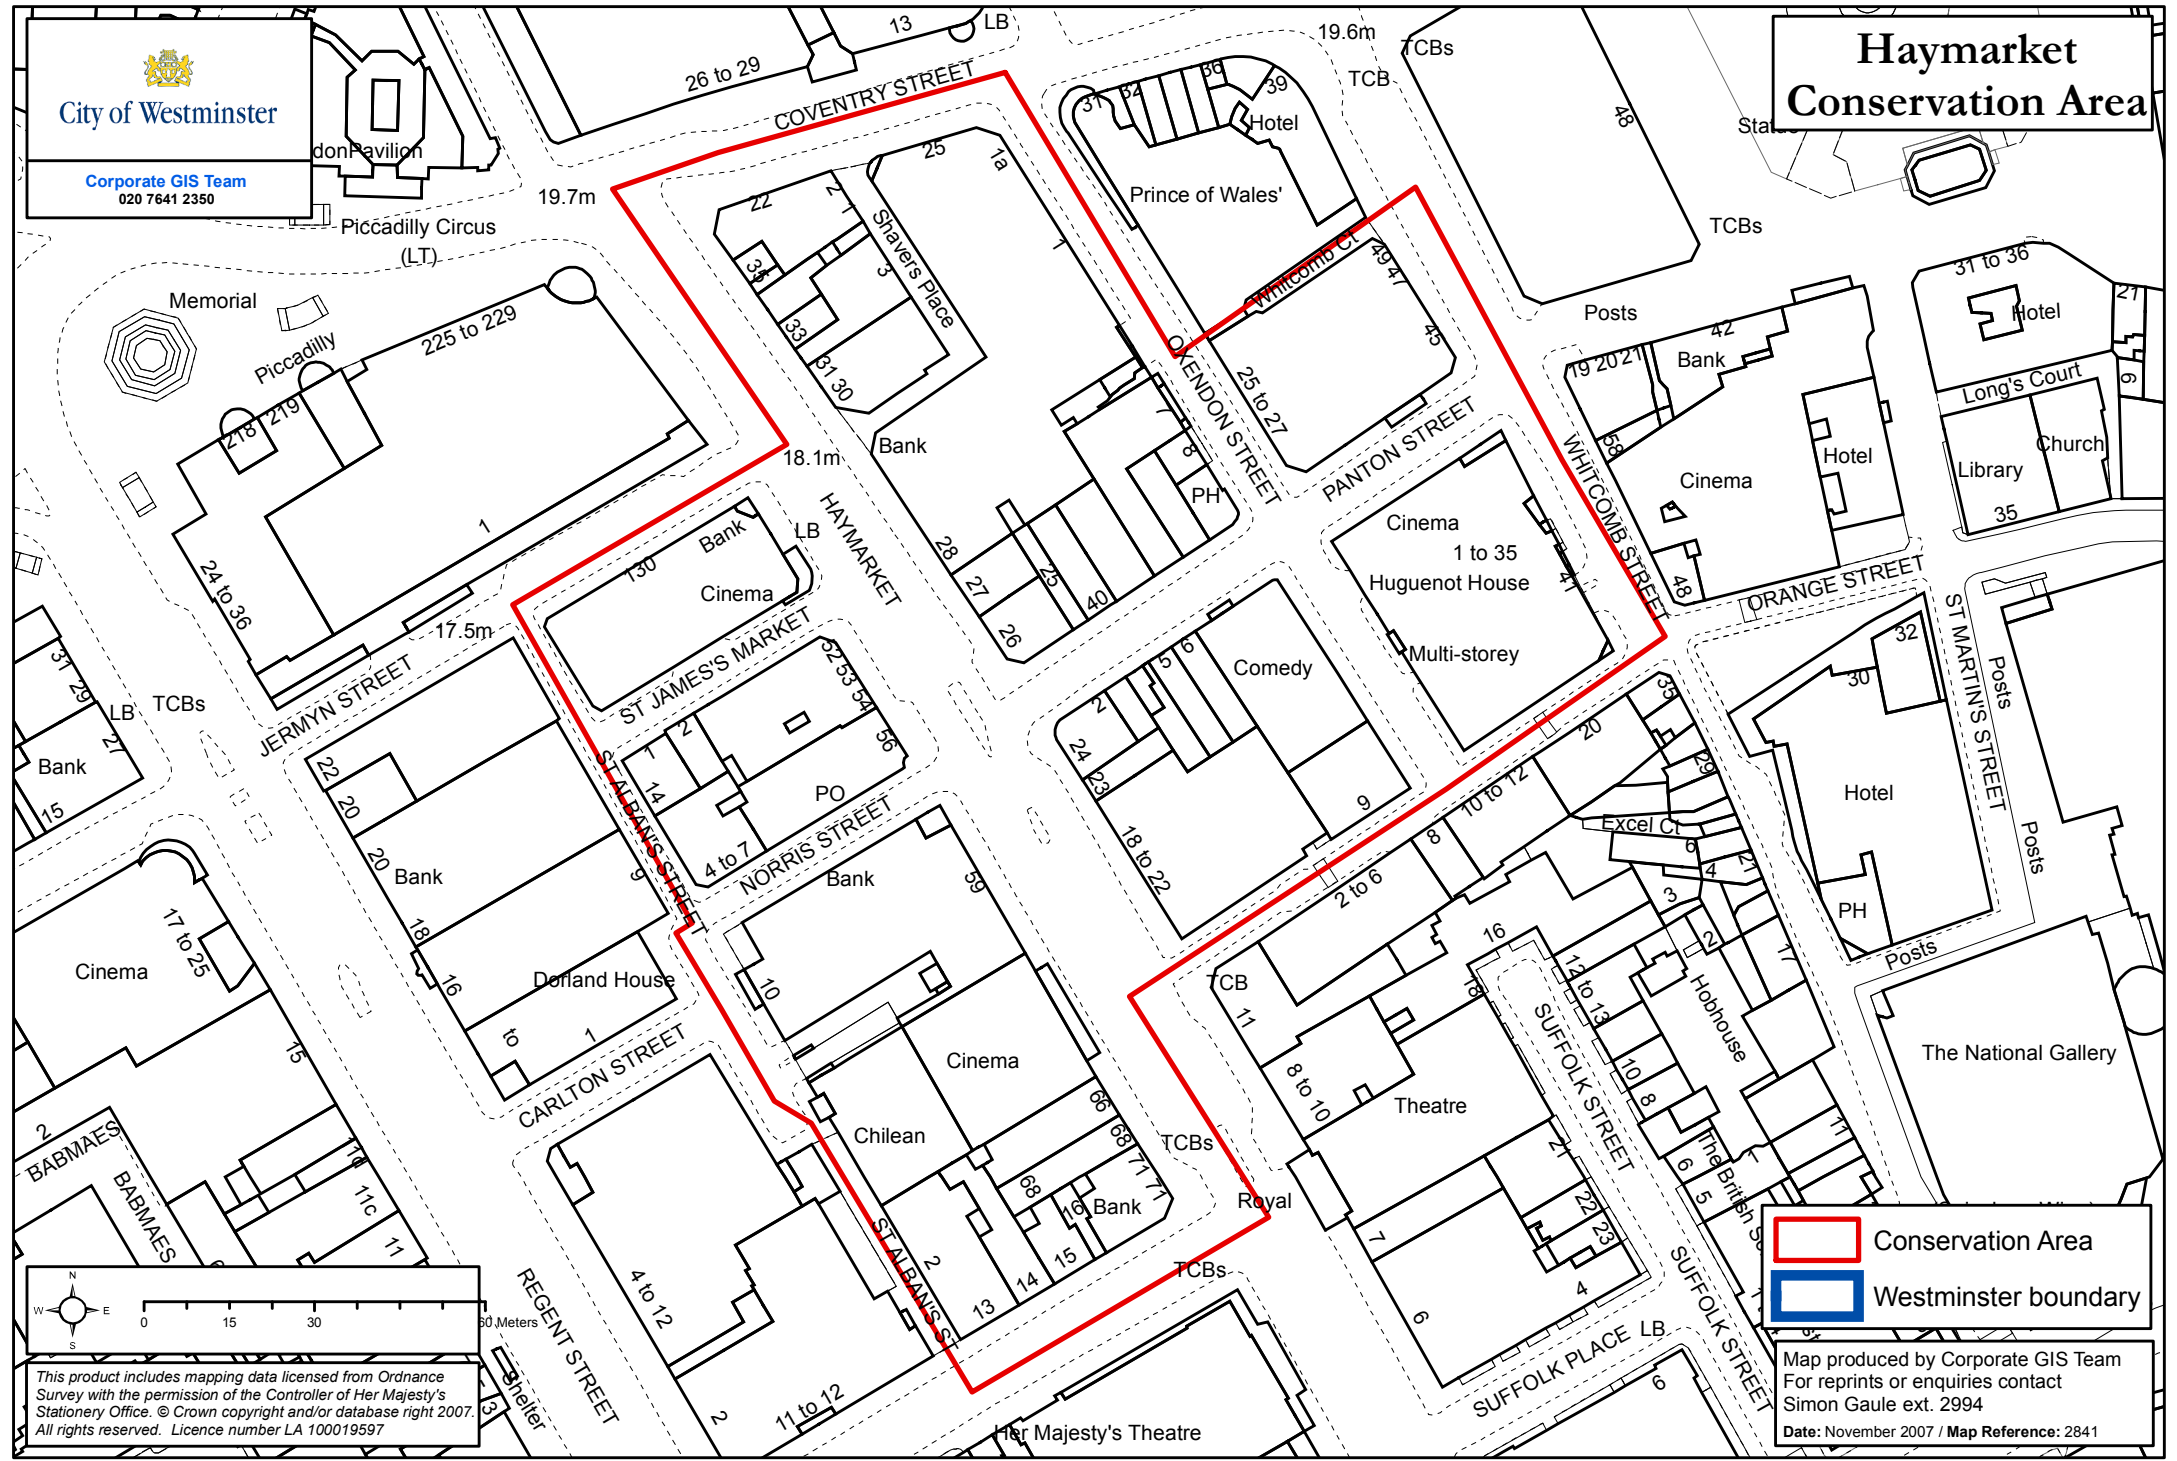

Haymarket Conservation Area

This product includes mapping data licensed from Ordnance Survey with the permission of the Controller of Her Majesty's Stationery Office. © Crown copyright and/or database right 2007. All rights reserved. Licence number LA 100019597

-  Conservation Area
-  Westminster boundary

Map produced by Corporate GIS Team
For reprints or enquiries contact
Simon Gaule ext. 2994
Date: November 2007 / Map Reference: 2841