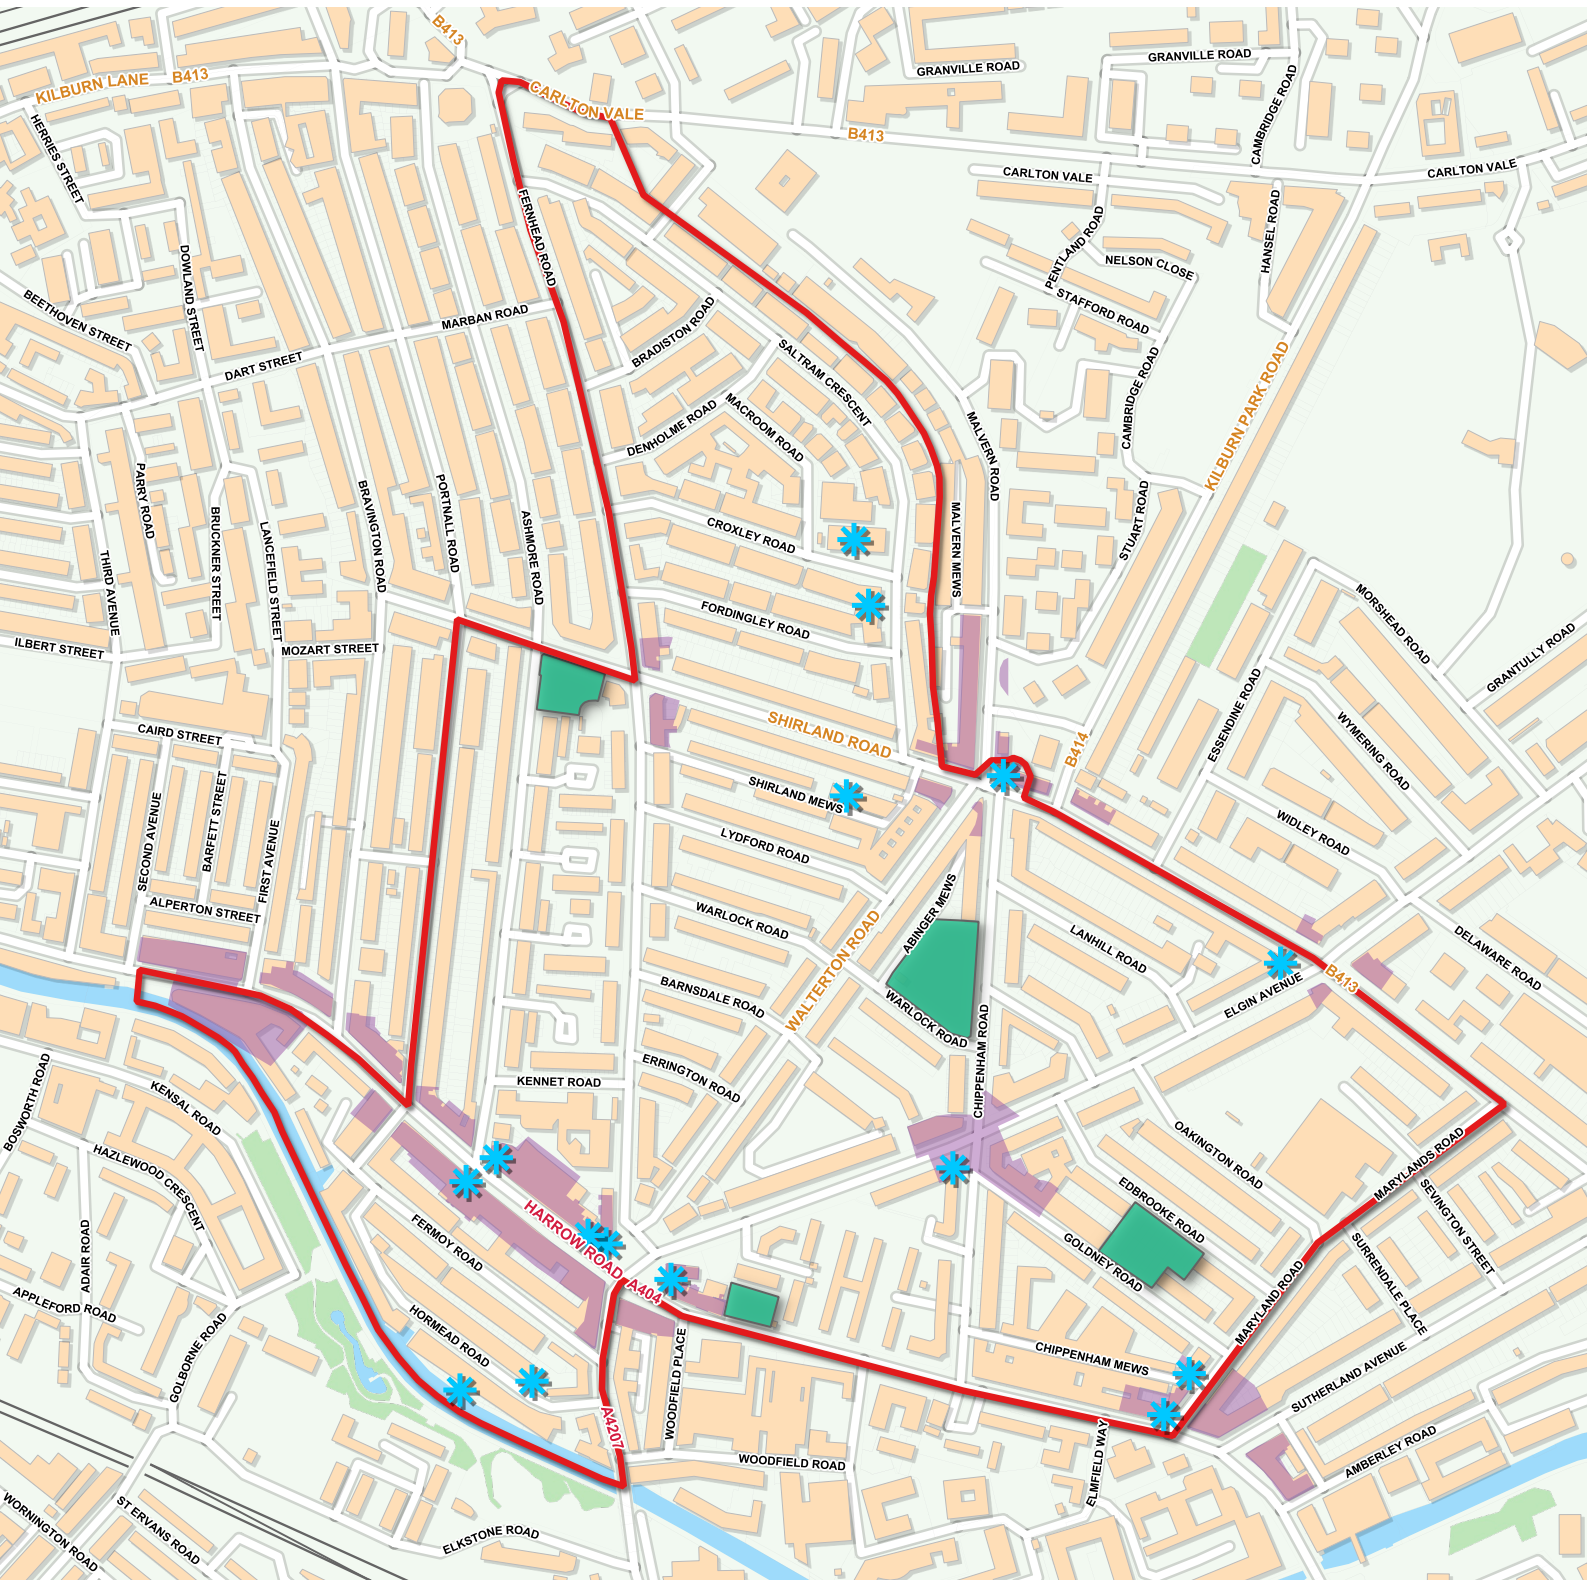

Maida Hill Neighbourhood Policies Map

To be read in conjunction with the Maida Hill Neighbourhood Plan and Westminster City Plan

-  Maida Hill Neighbourhood Plan Area
-  Designated Town Centres (Policies MHLN1 - MHLN3)
-  Locally Significant Buildings (Policy MHD4)
-  Protected Spaces (Policy MHP1)