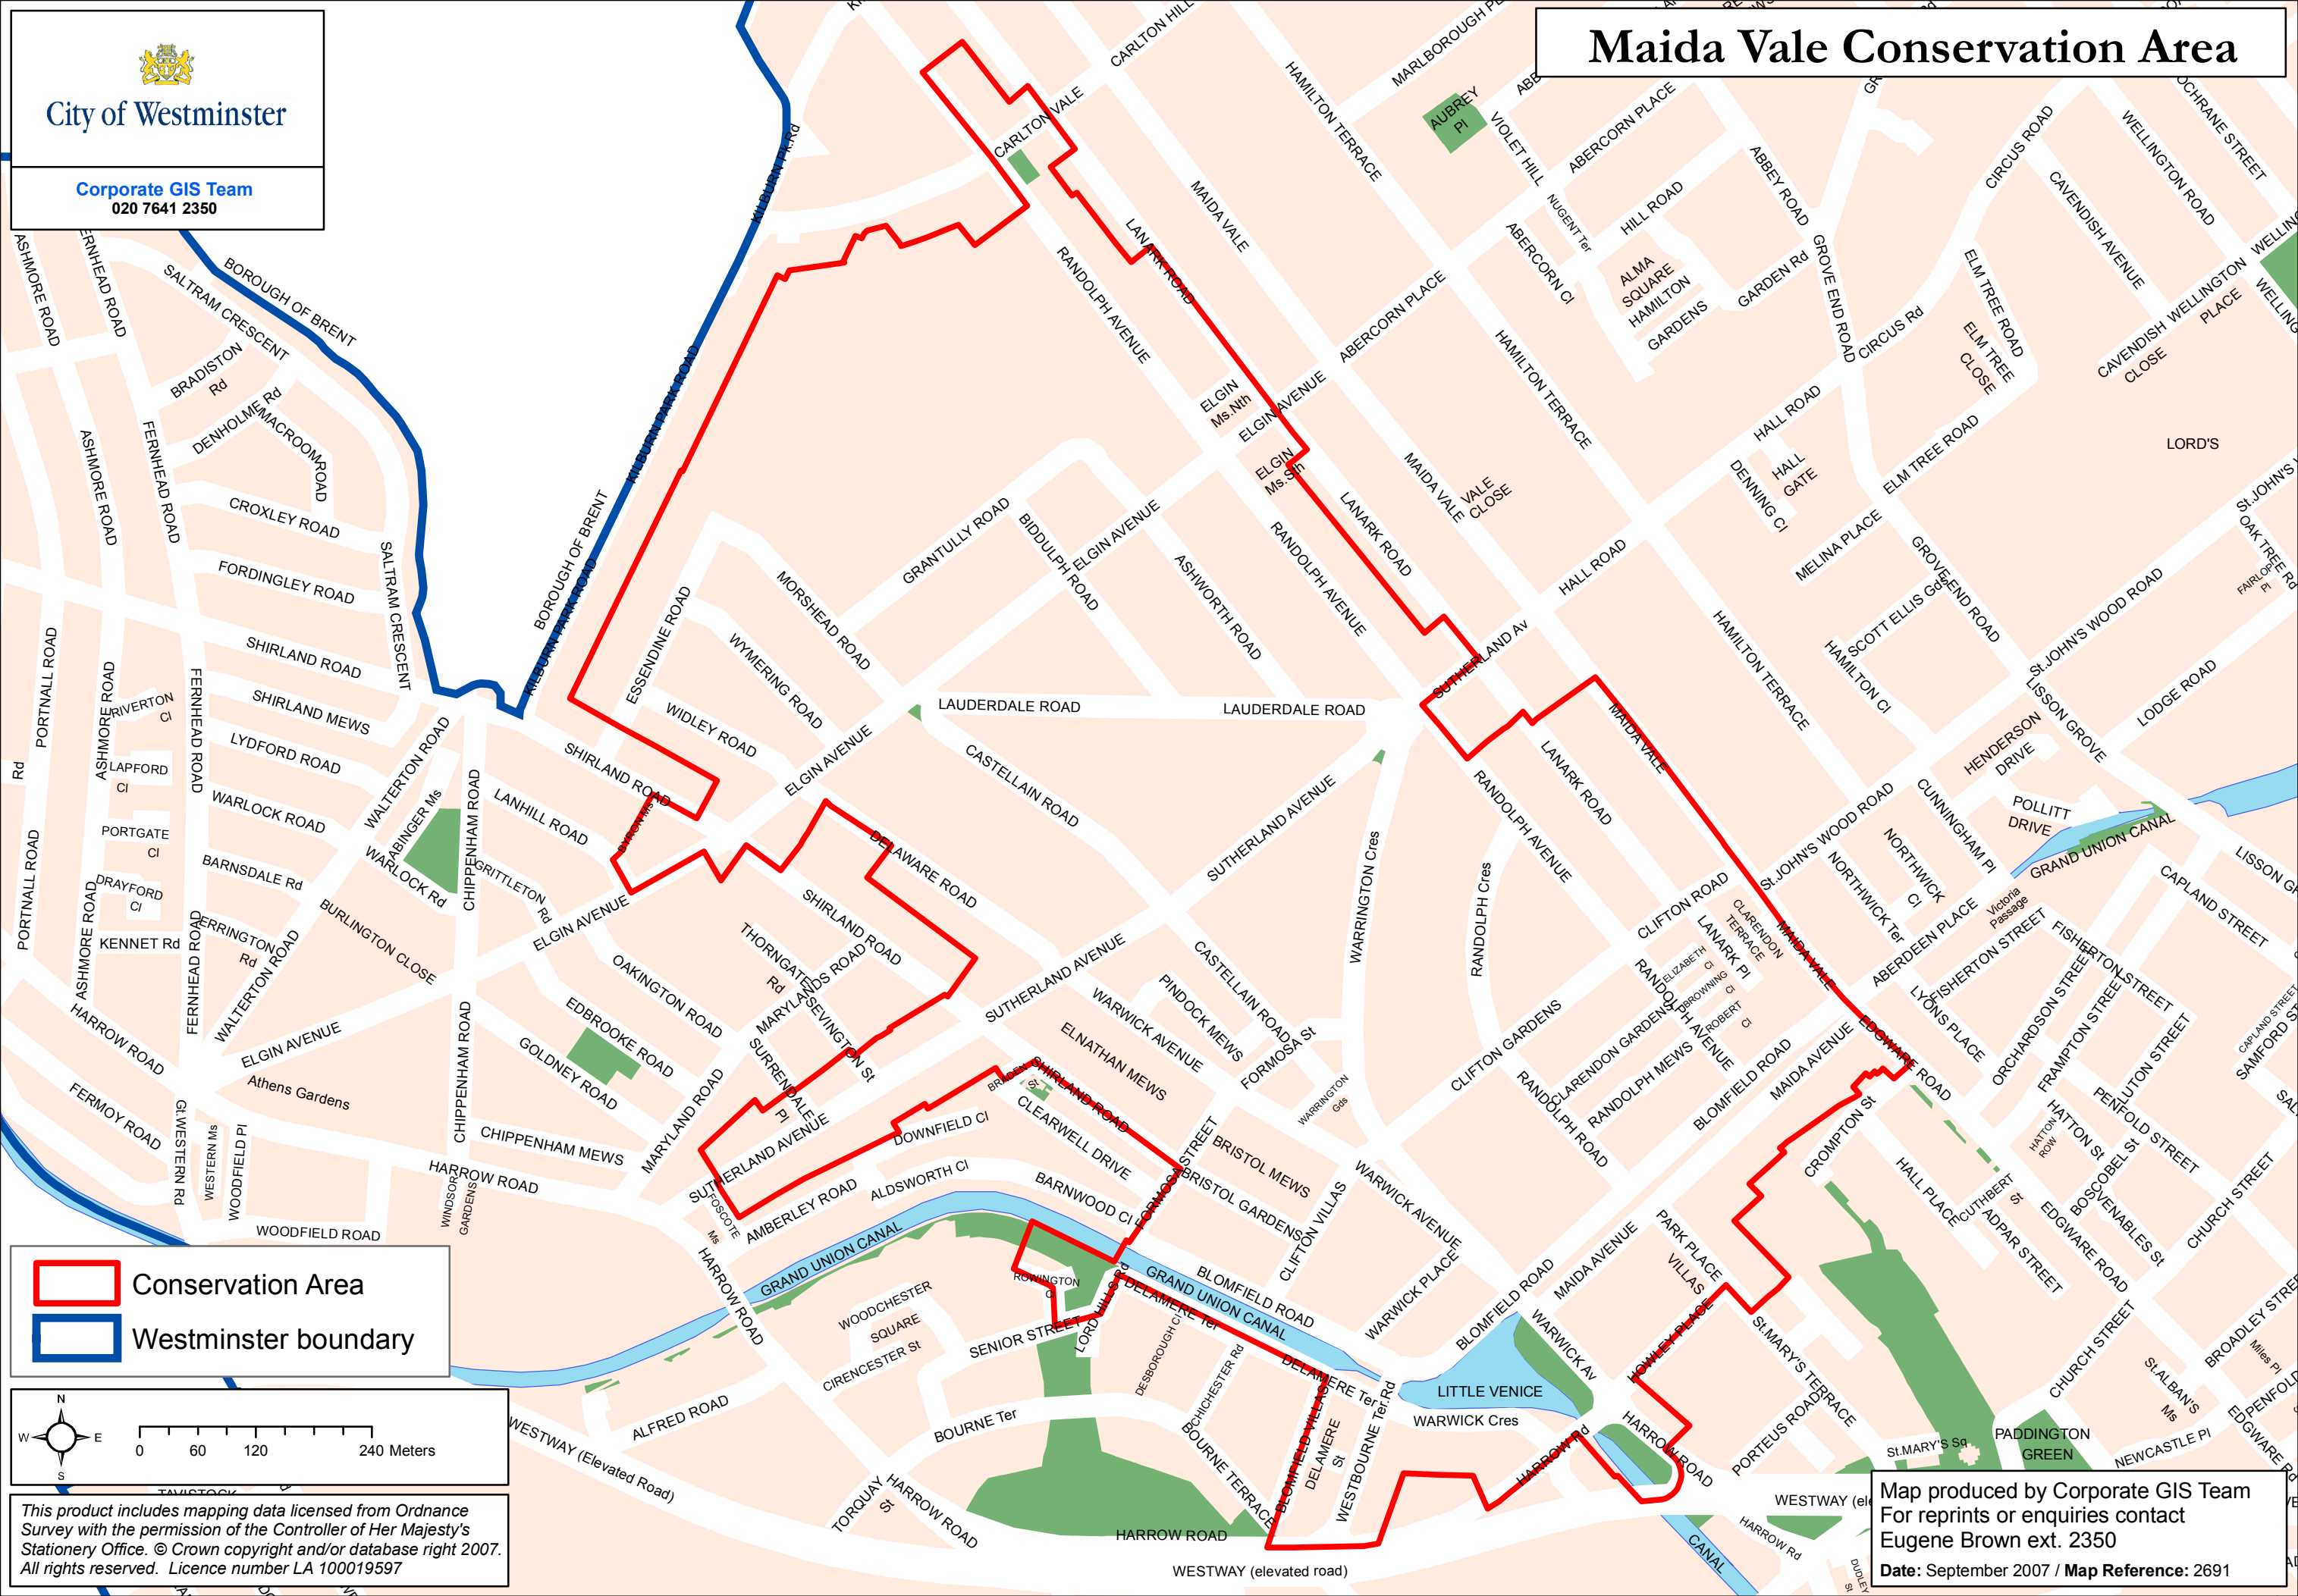

Maida Vale Conservation Area

 Conservation Area
 Westminster boundary

This product includes mapping data licensed from Ordnance Survey with the permission of the Controller of Her Majesty's Stationery Office. © Crown copyright and/or database right 2007. All rights reserved. Licence number LA 100019597

Map produced by Corporate GIS Team
For reprints or enquiries contact Eugene Brown ext. 2350
Date: September 2007 / Map Reference: 2691