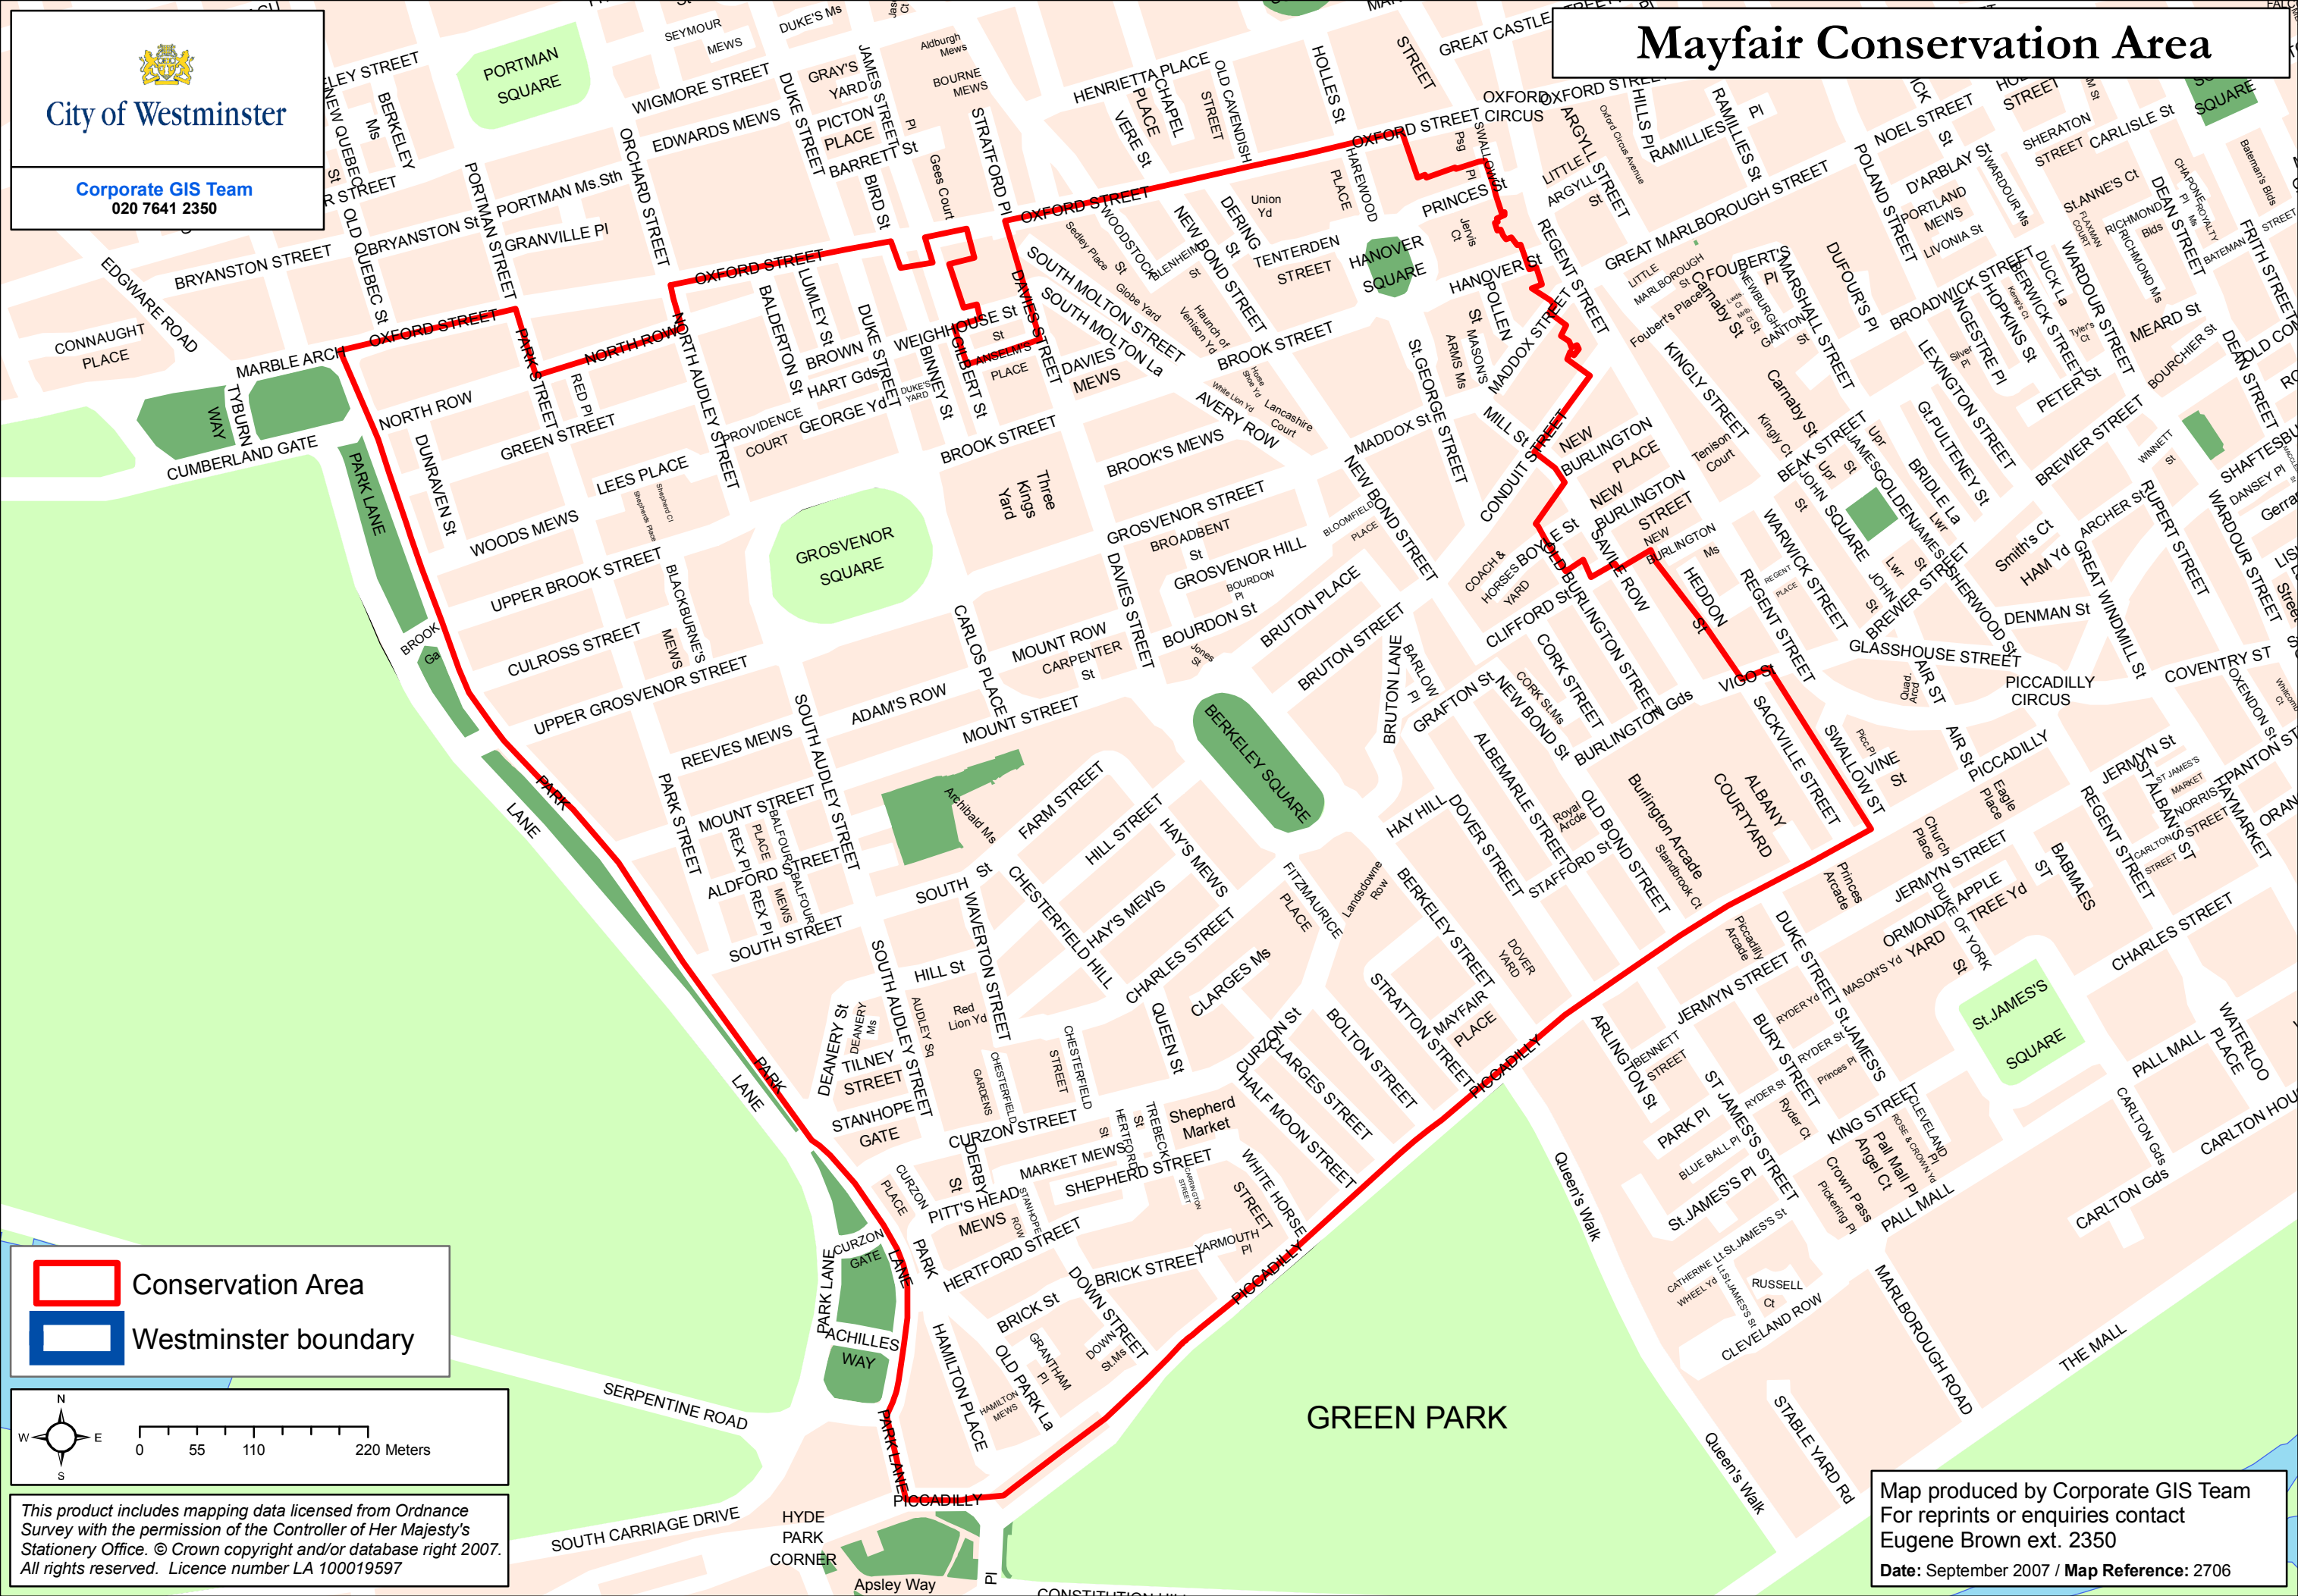

Mayfair Conservation Area

 Conservation Area

 Westminster boundary

This product includes mapping data licensed from Ordnance Survey with the permission of the Controller of Her Majesty's Stationery Office. © Crown copyright and/or database right 2007. All rights reserved. Licence number LA 100019597

Map produced by Corporate GIS Team
For reprints or enquiries contact
Eugene Brown ext. 2350
Date: September 2007 / Map Reference: 2706