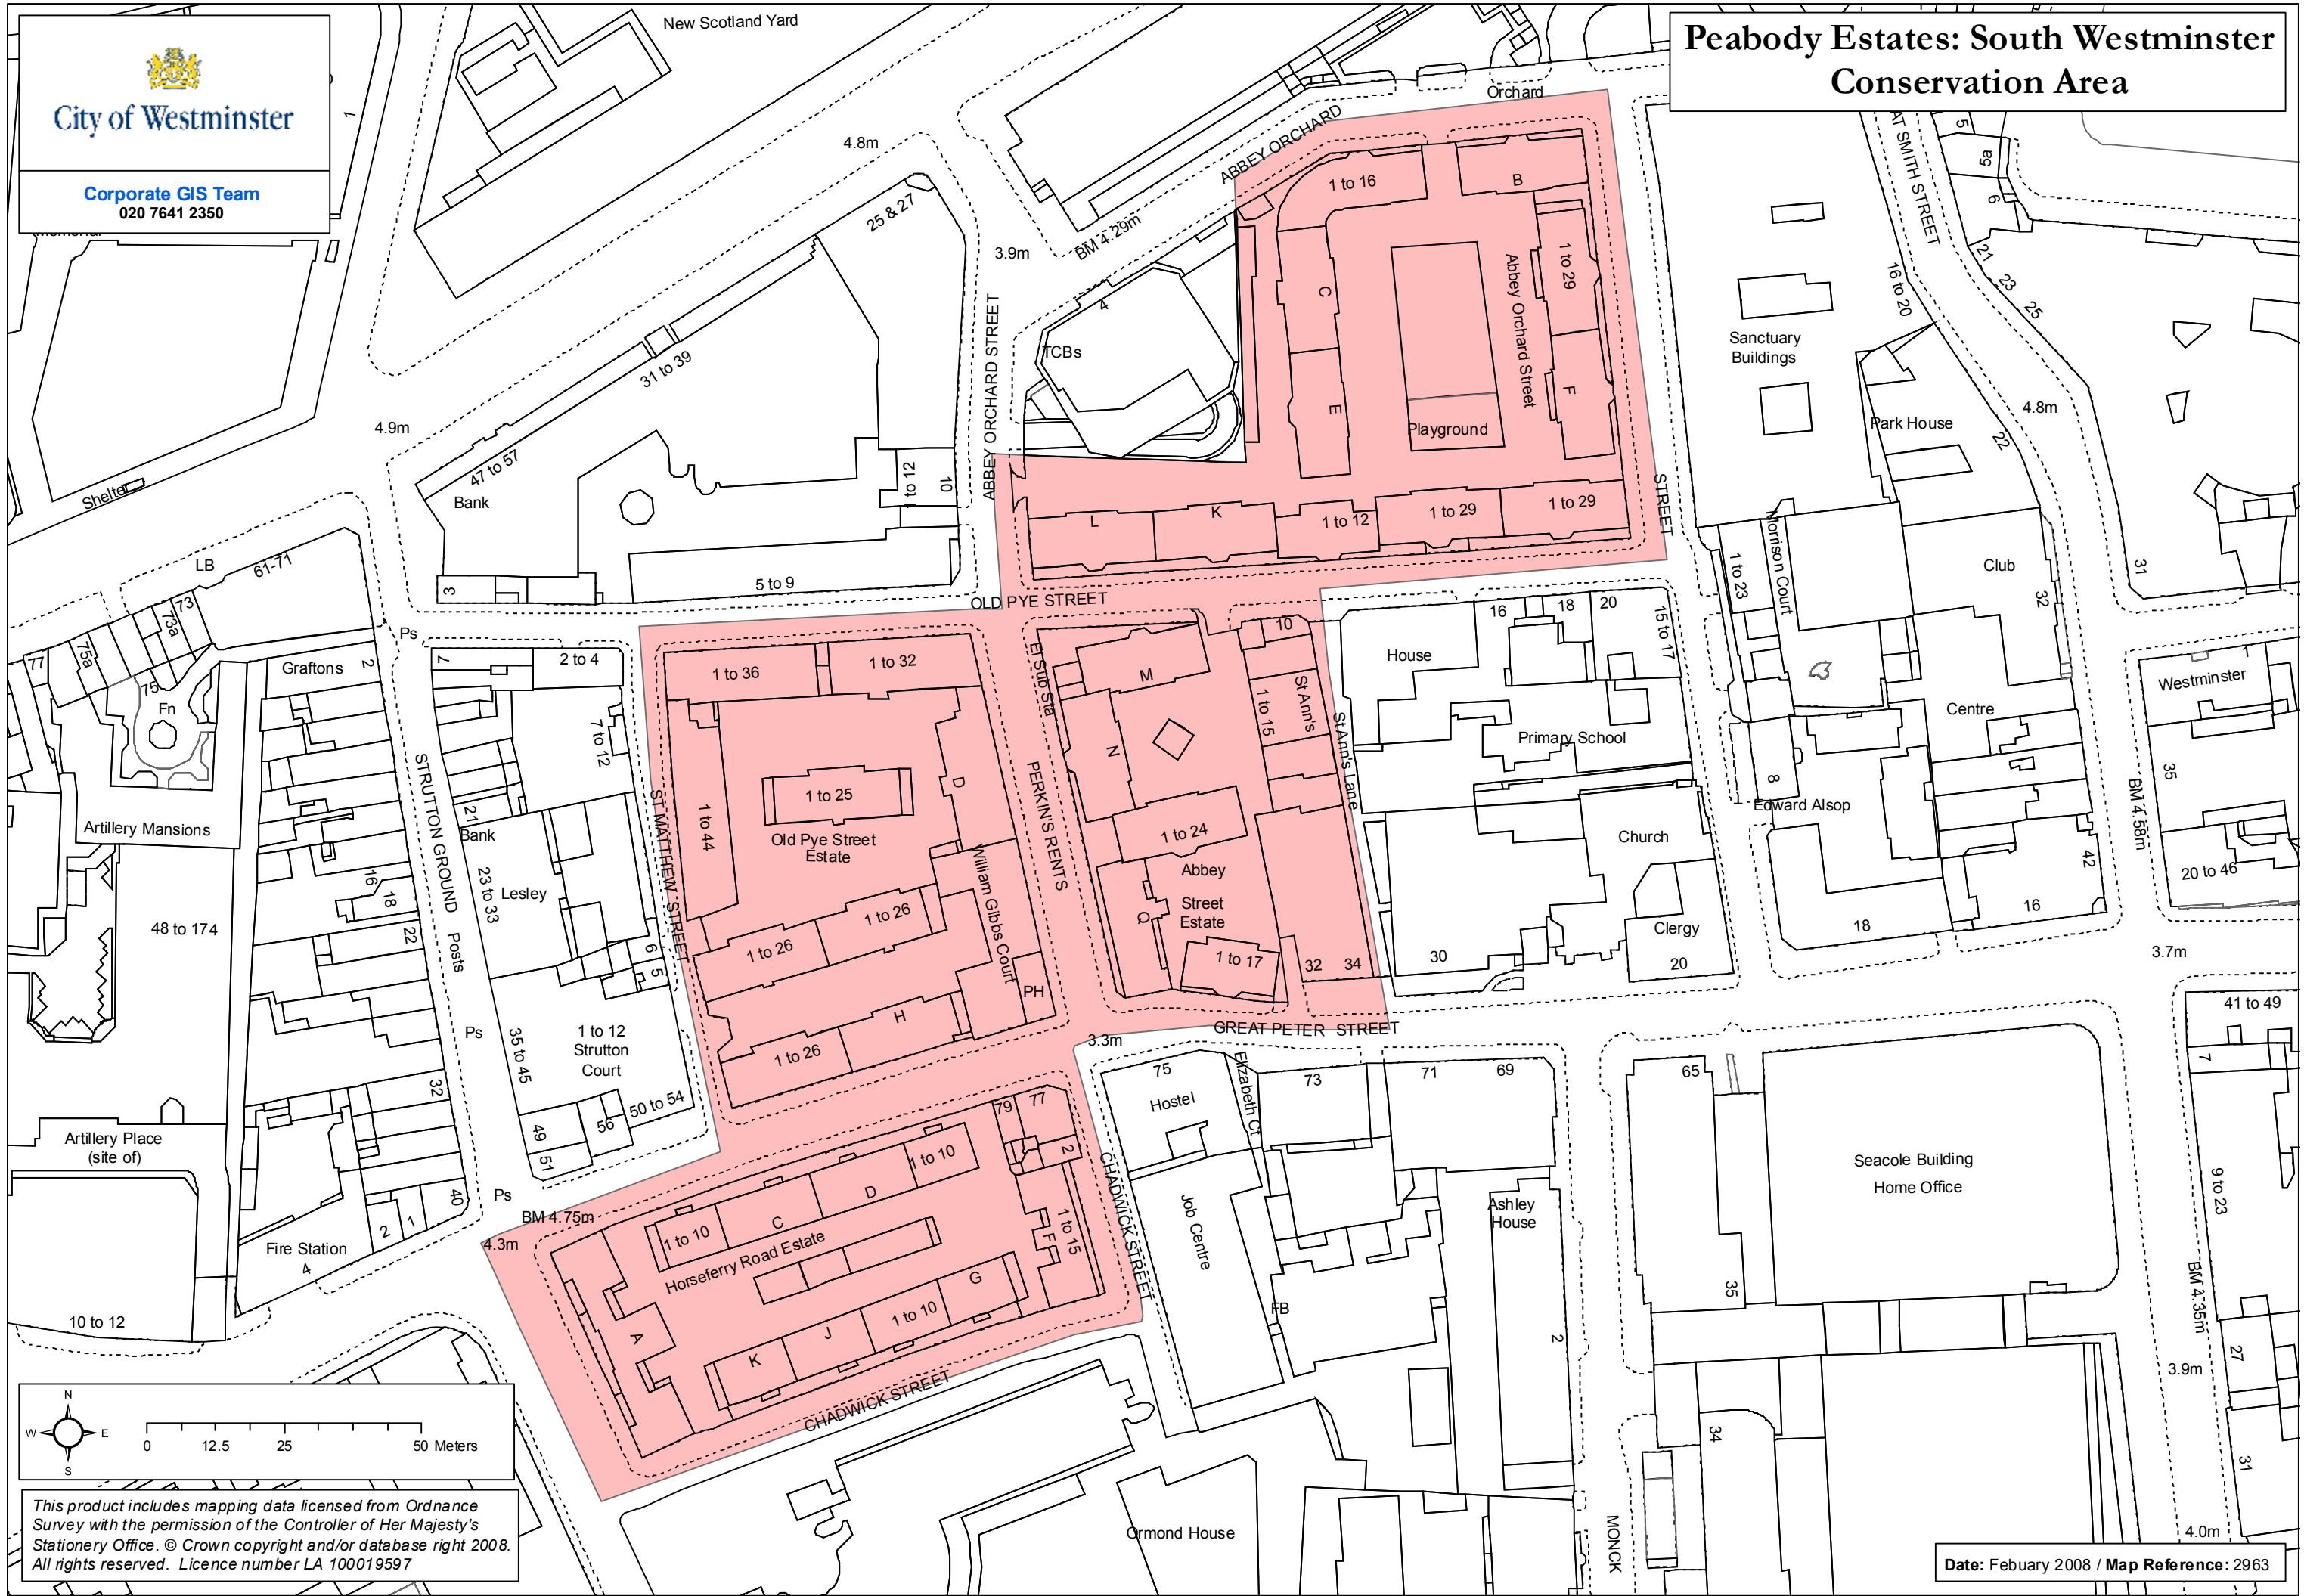

**Peabody Estates: South Westminster
Conservation Area**

This product includes mapping data licensed from Ordnance Survey with the permission of the Controller of Her Majesty's Stationery Office. © Crown copyright and/or database right 2008. All rights reserved. Licence number LA 100019597