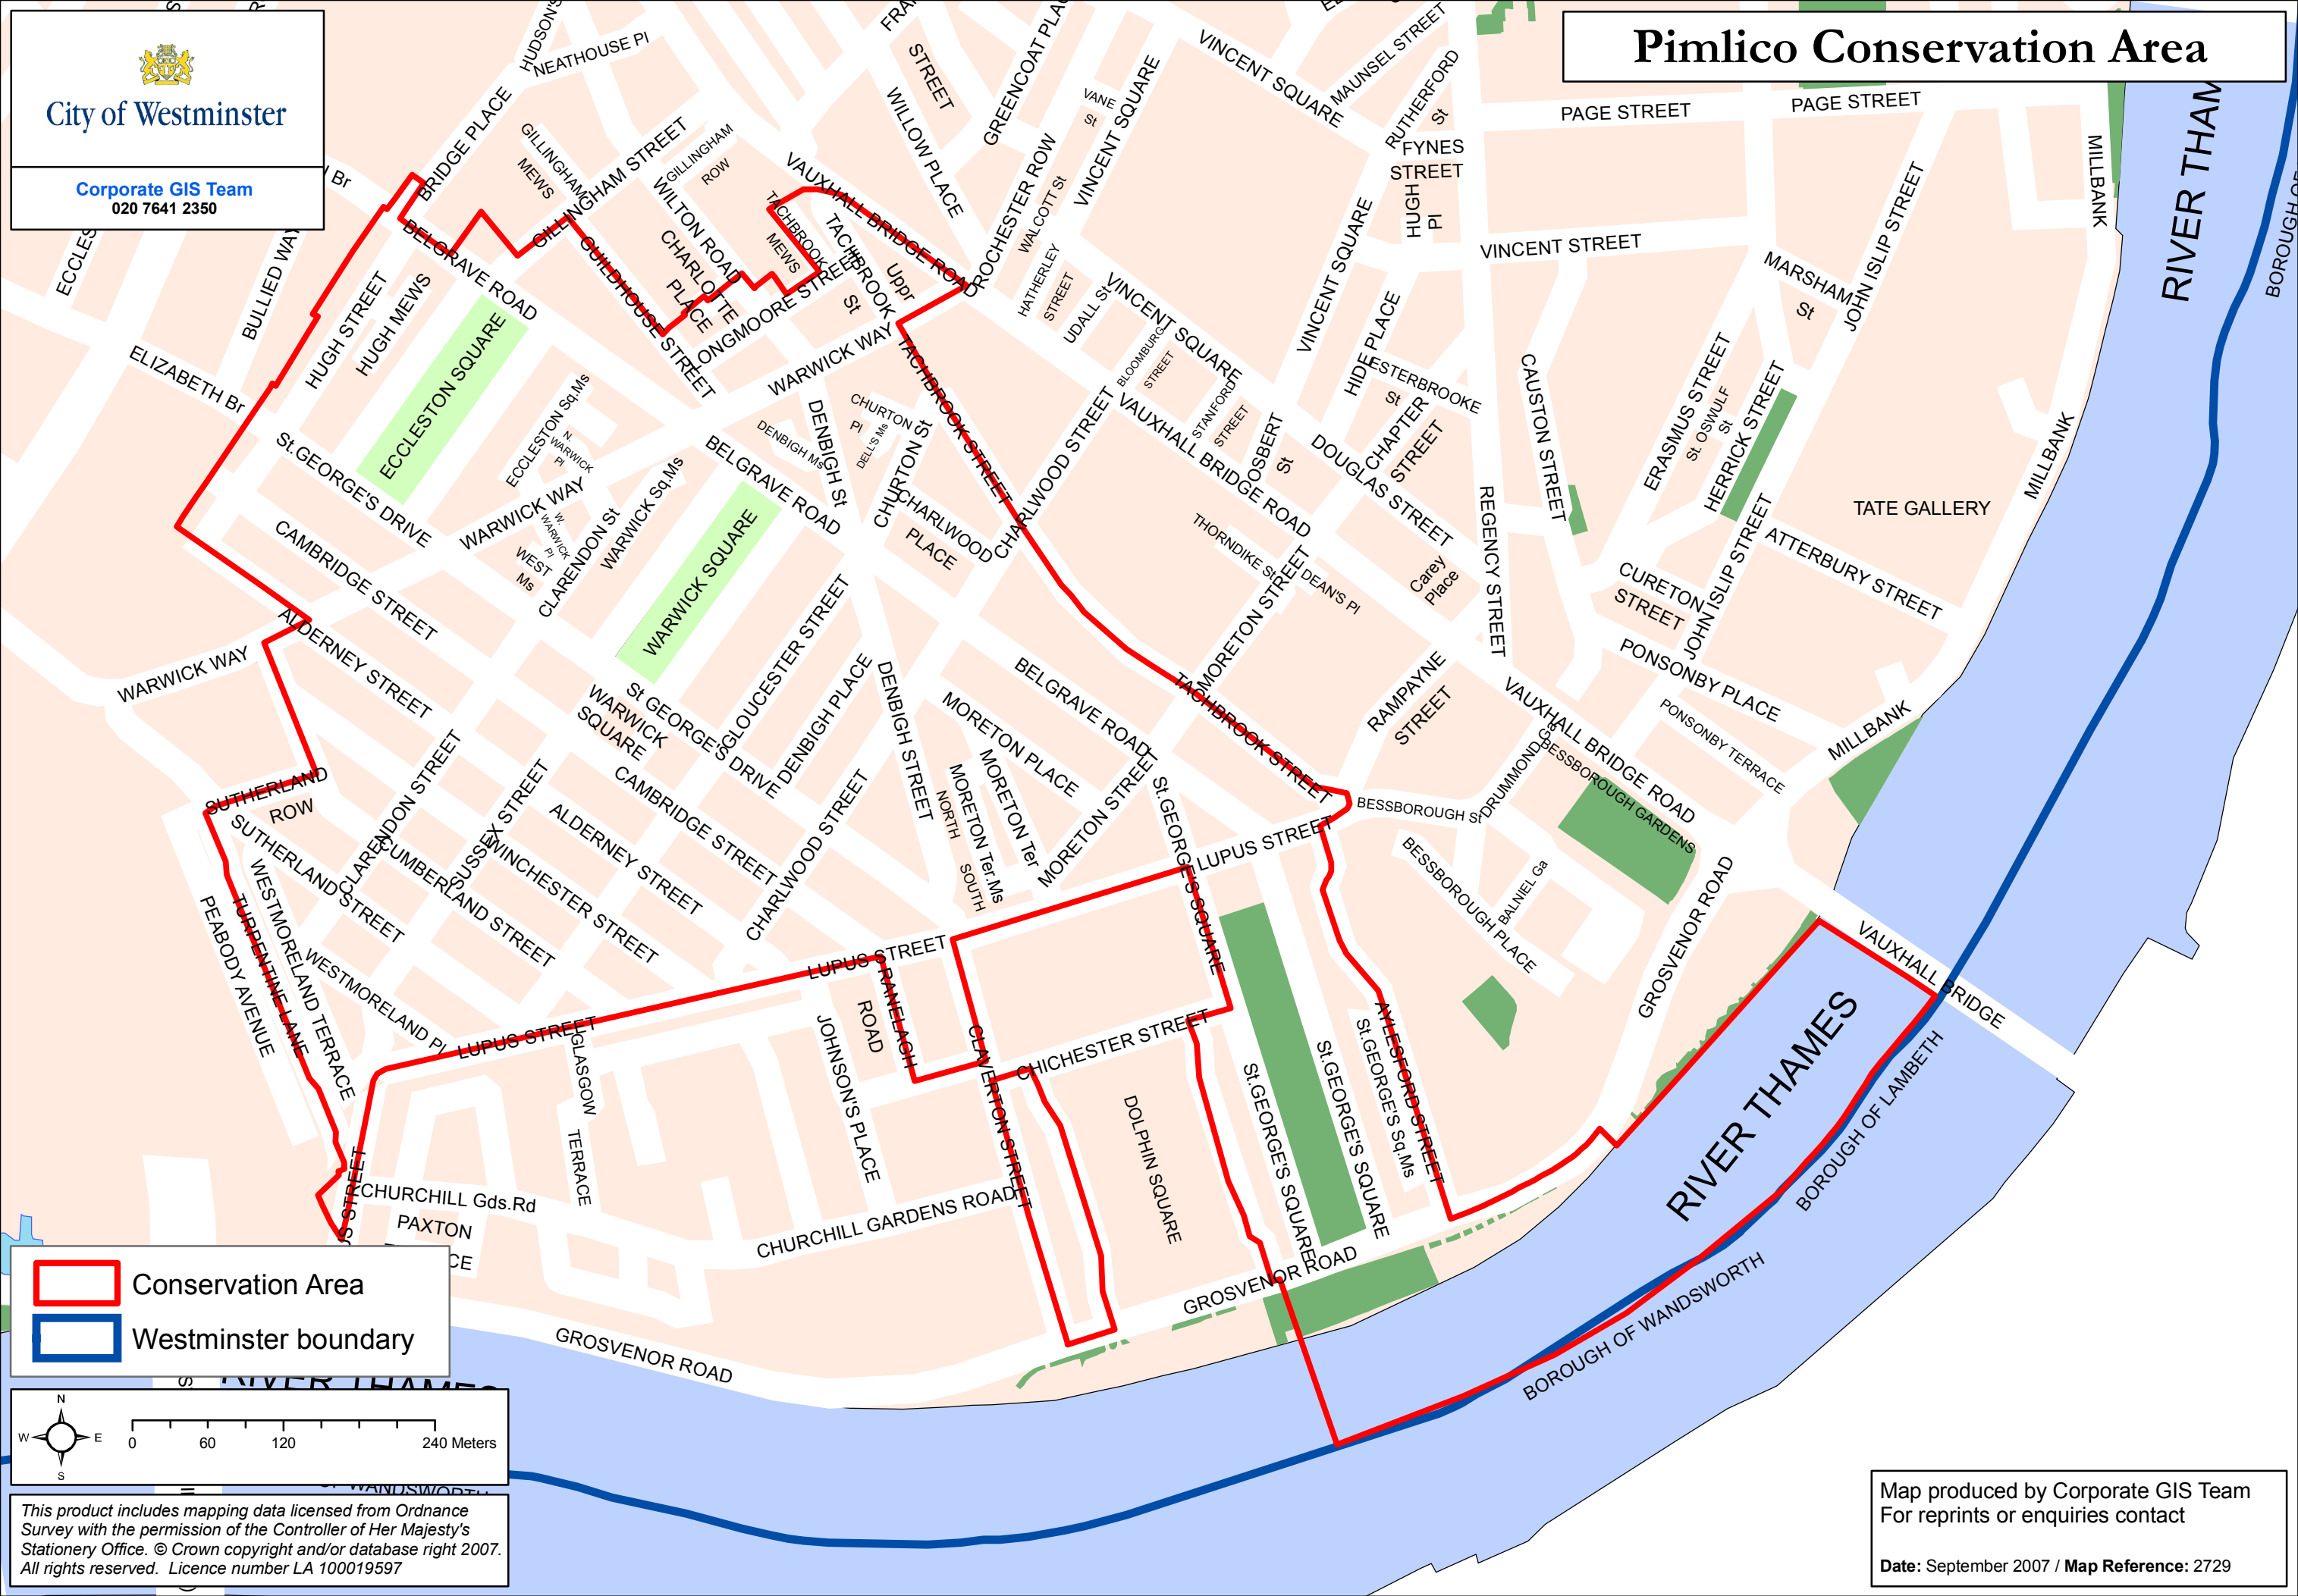

Pimlico Conservation Area

 Conservation Area
 Westminster boundary

This product includes mapping data licensed from Ordnance Survey with the permission of the Controller of Her Majesty's Stationery Office. © Crown copyright and/or database right 2007. All rights reserved. Licence number LA 100019597

Map produced by Corporate GIS Team
For reprints or enquiries contact

Date: September 2007 / Map Reference: 2729