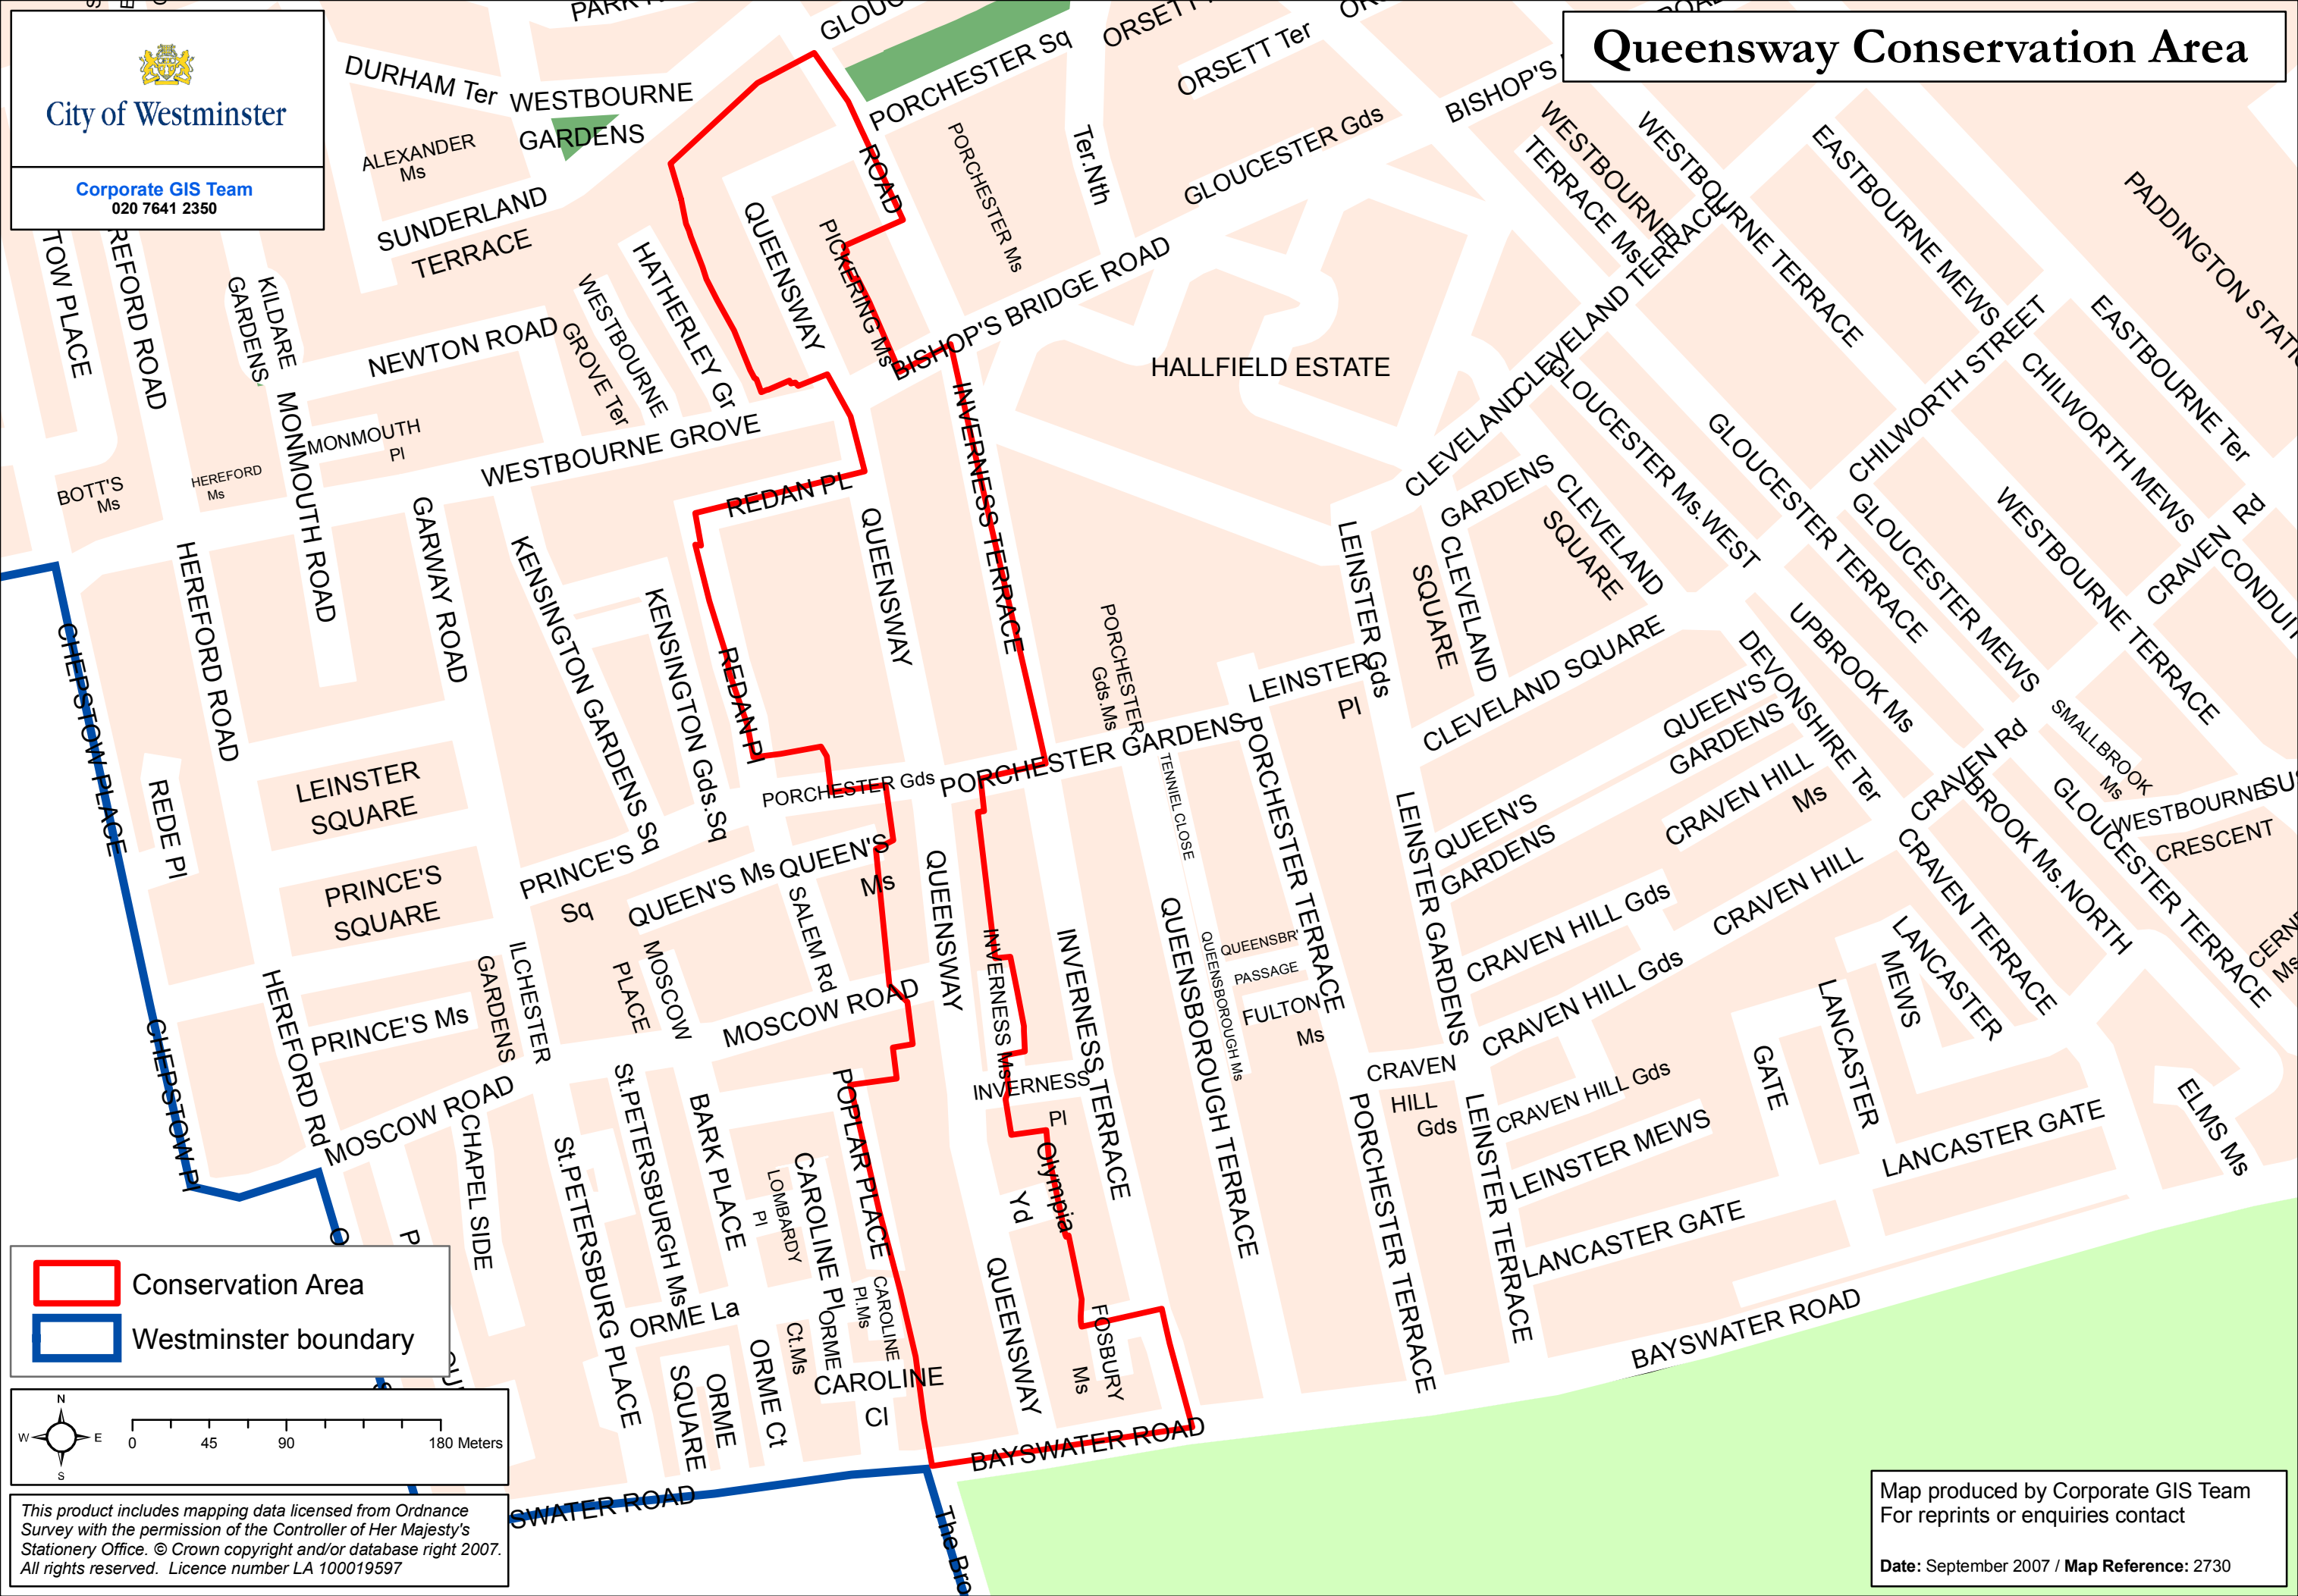

Queensway Conservation Area

-  Conservation Area
-  Westminster boundary

This product includes mapping data licensed from Ordnance Survey with the permission of the Controller of Her Majesty's Stationery Office. © Crown copyright and/or database right 2007. All rights reserved. Licence number LA 100019597

Map produced by Corporate GIS Team
For reprints or enquiries contact

Date: September 2007 / Map Reference: 2730