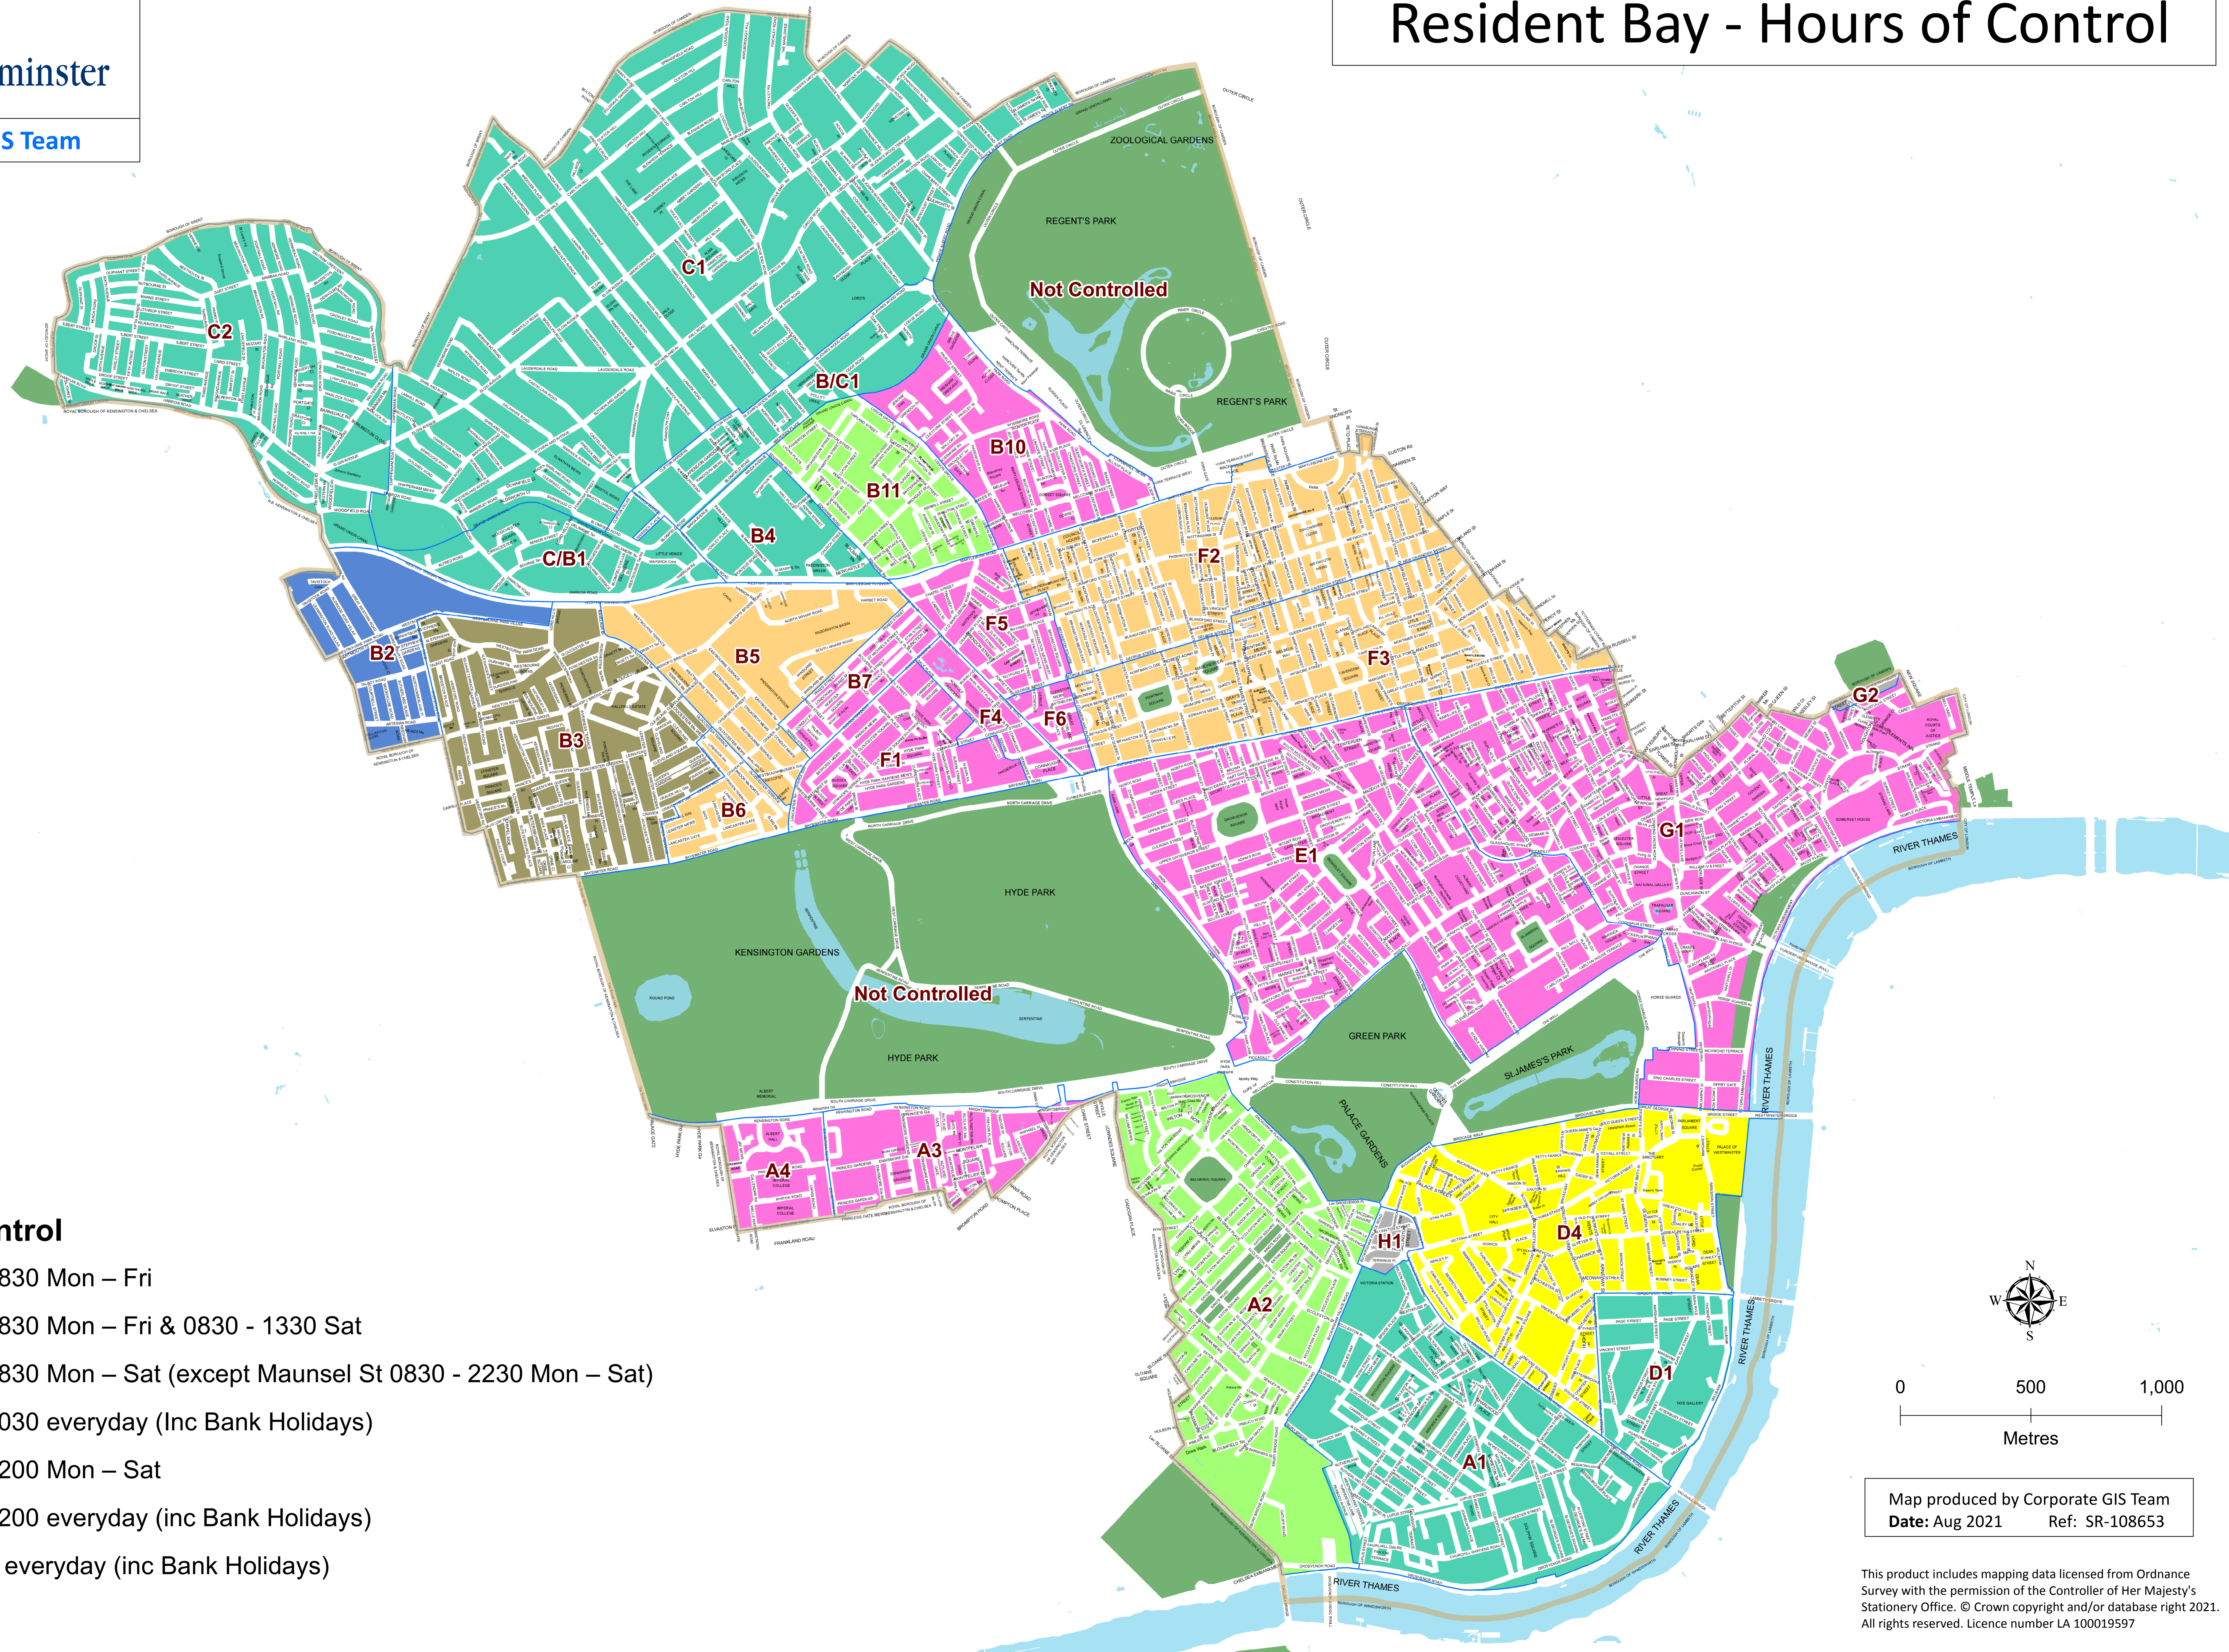

Resident Bay - Hours of Control

Hours of Control

- 0830 – 1830 Mon – Fri
- 0830 – 1830 Mon – Fri & 0830 - 1330 Sat
- 0830 – 1830 Mon – Sat (except Maunsel St 0830 - 2230 Mon – Sat)
- 0830 – 2030 everyday (Inc Bank Holidays)
- 0830 – 2200 Mon – Sat
- 0830 – 2200 everyday (inc Bank Holidays)
- 24 hours everyday (inc Bank Holidays)
- n/a

Map produced by Corporate GIS Team
 Date: Aug 2021 Ref: SR-108653

This product includes mapping data licensed from Ordnance Survey with the permission of the Controller of Her Majesty's Stationery Office. © Crown copyright and/or database right 2021. All rights reserved. Licence number LA 100019597