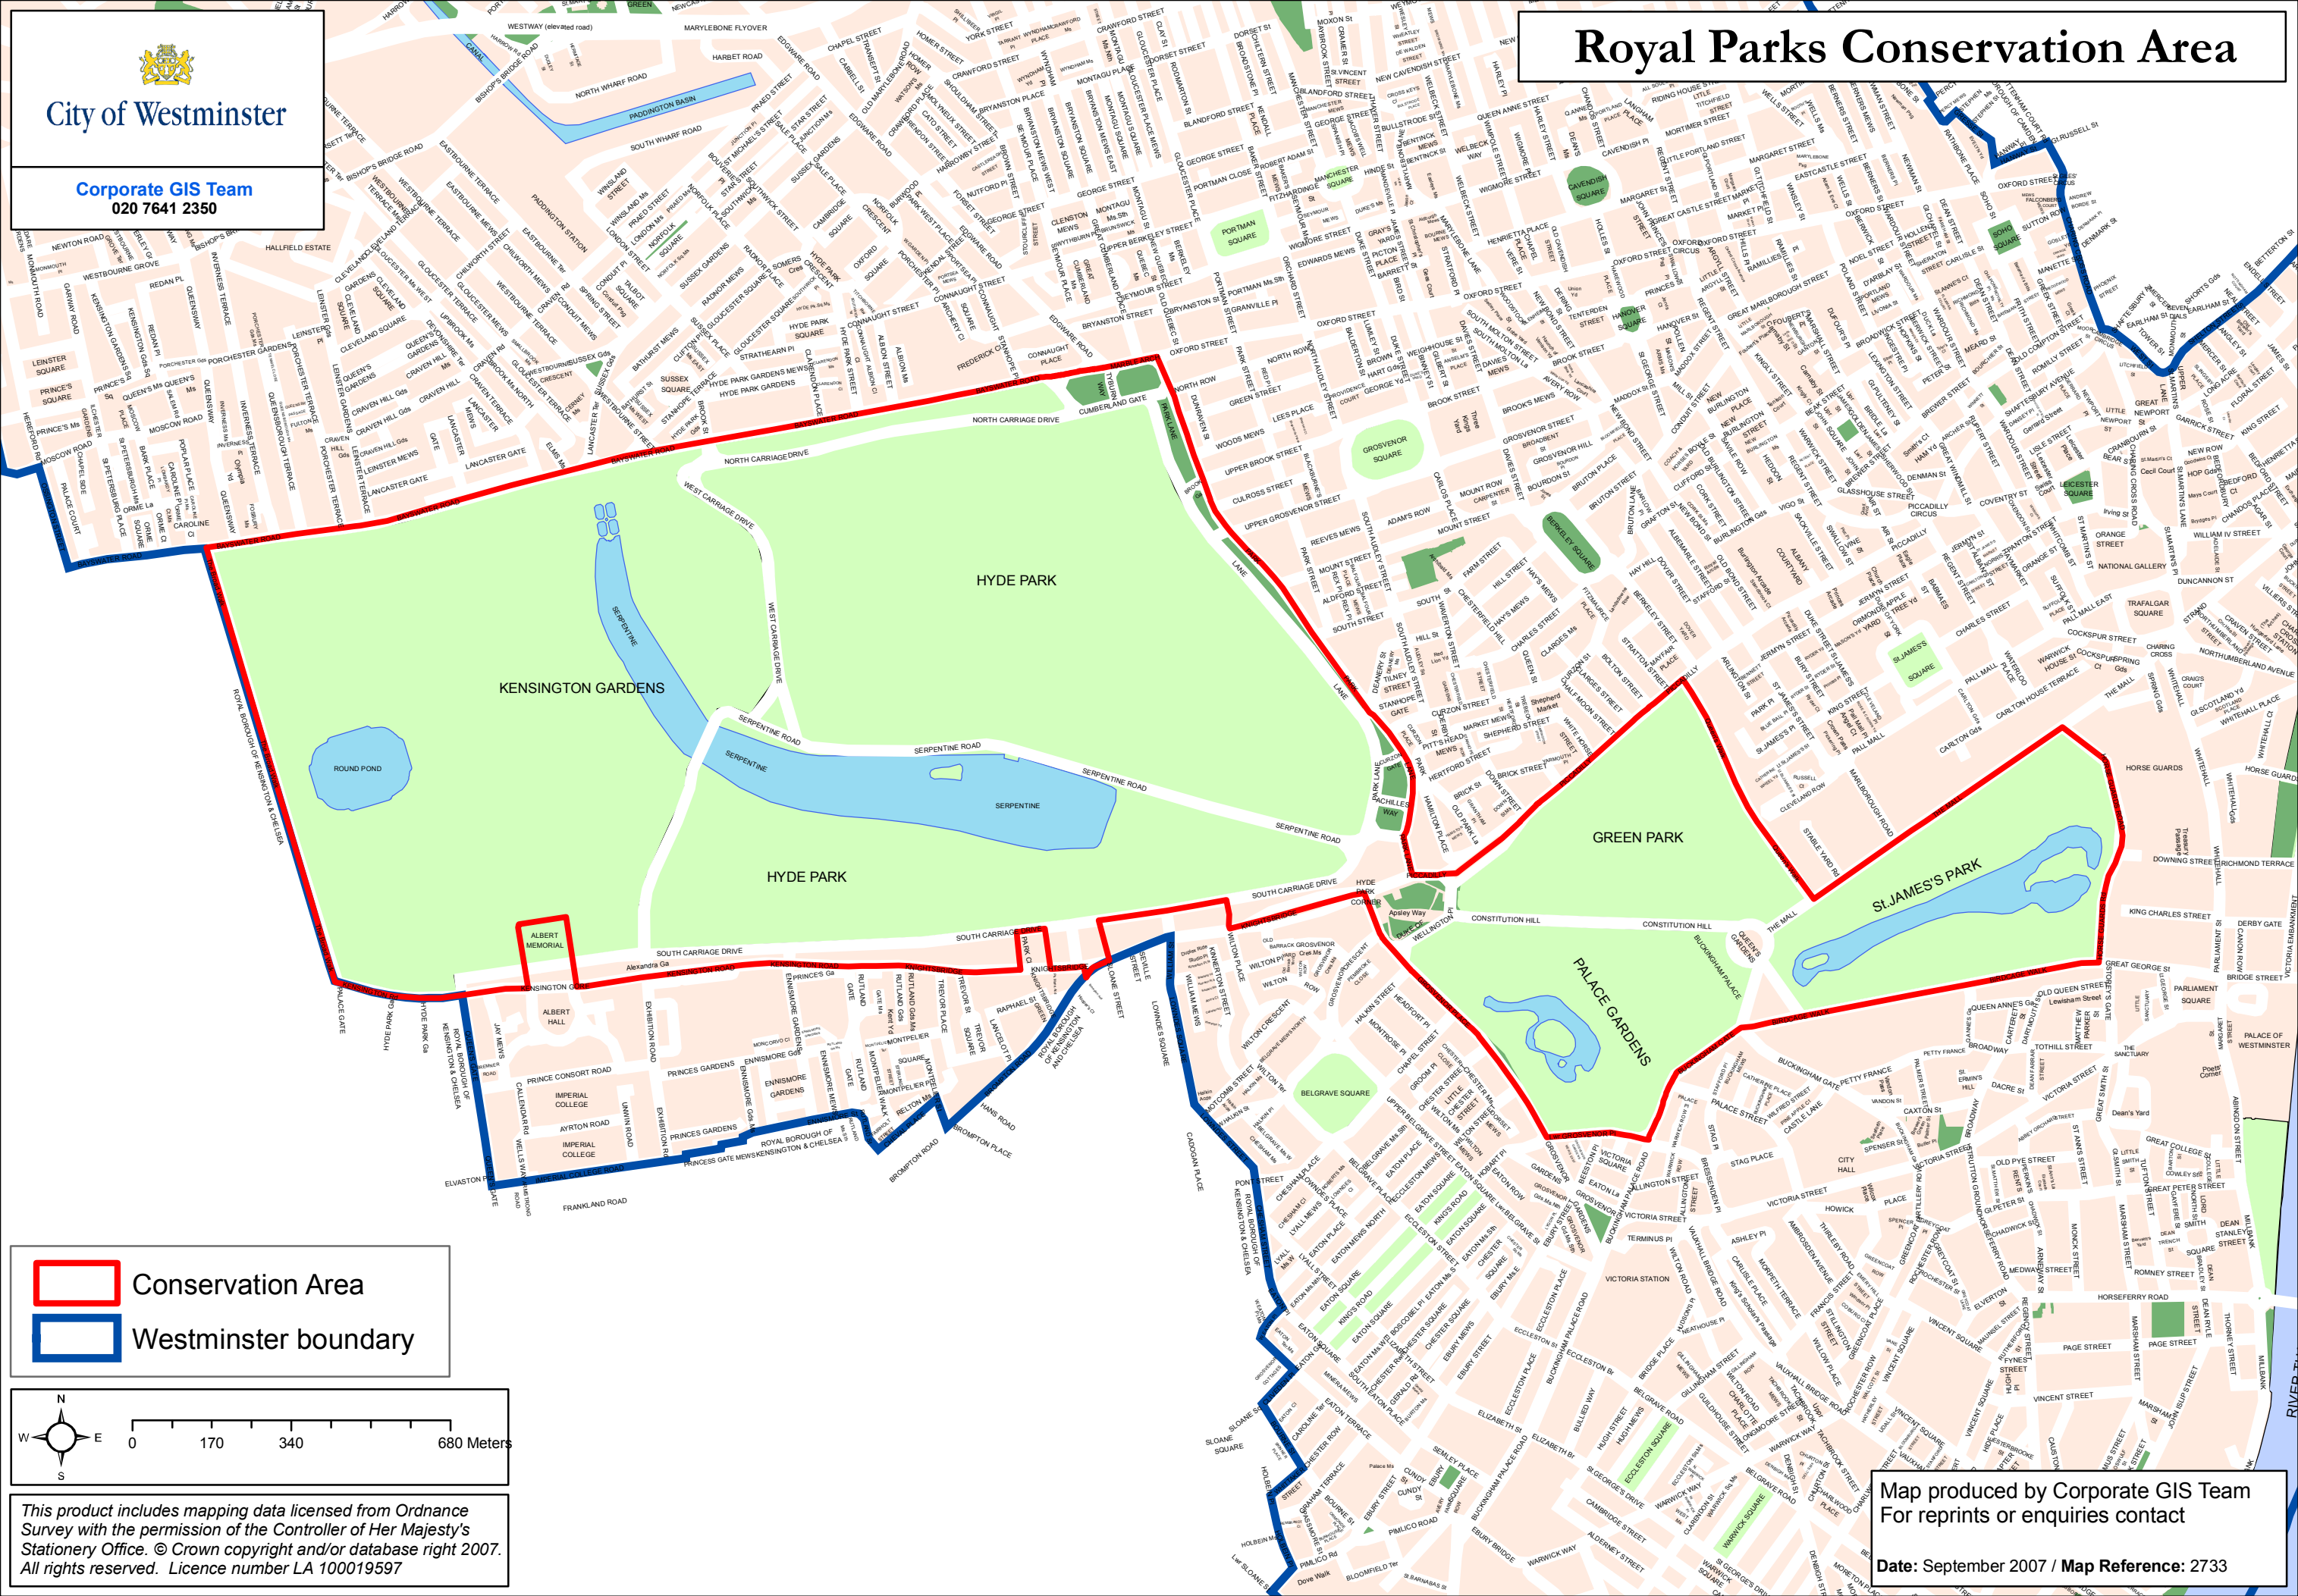

Royal Parks Conservation Area

 Conservation Area
 Westminster boundary

This product includes mapping data licensed from Ordnance Survey with the permission of the Controller of Her Majesty's Stationery Office. © Crown copyright and/or database right 2007. All rights reserved. Licence number LA 100019597

Map produced by Corporate GIS Team
For reprints or enquiries contact

Date: September 2007 / Map Reference: 2733