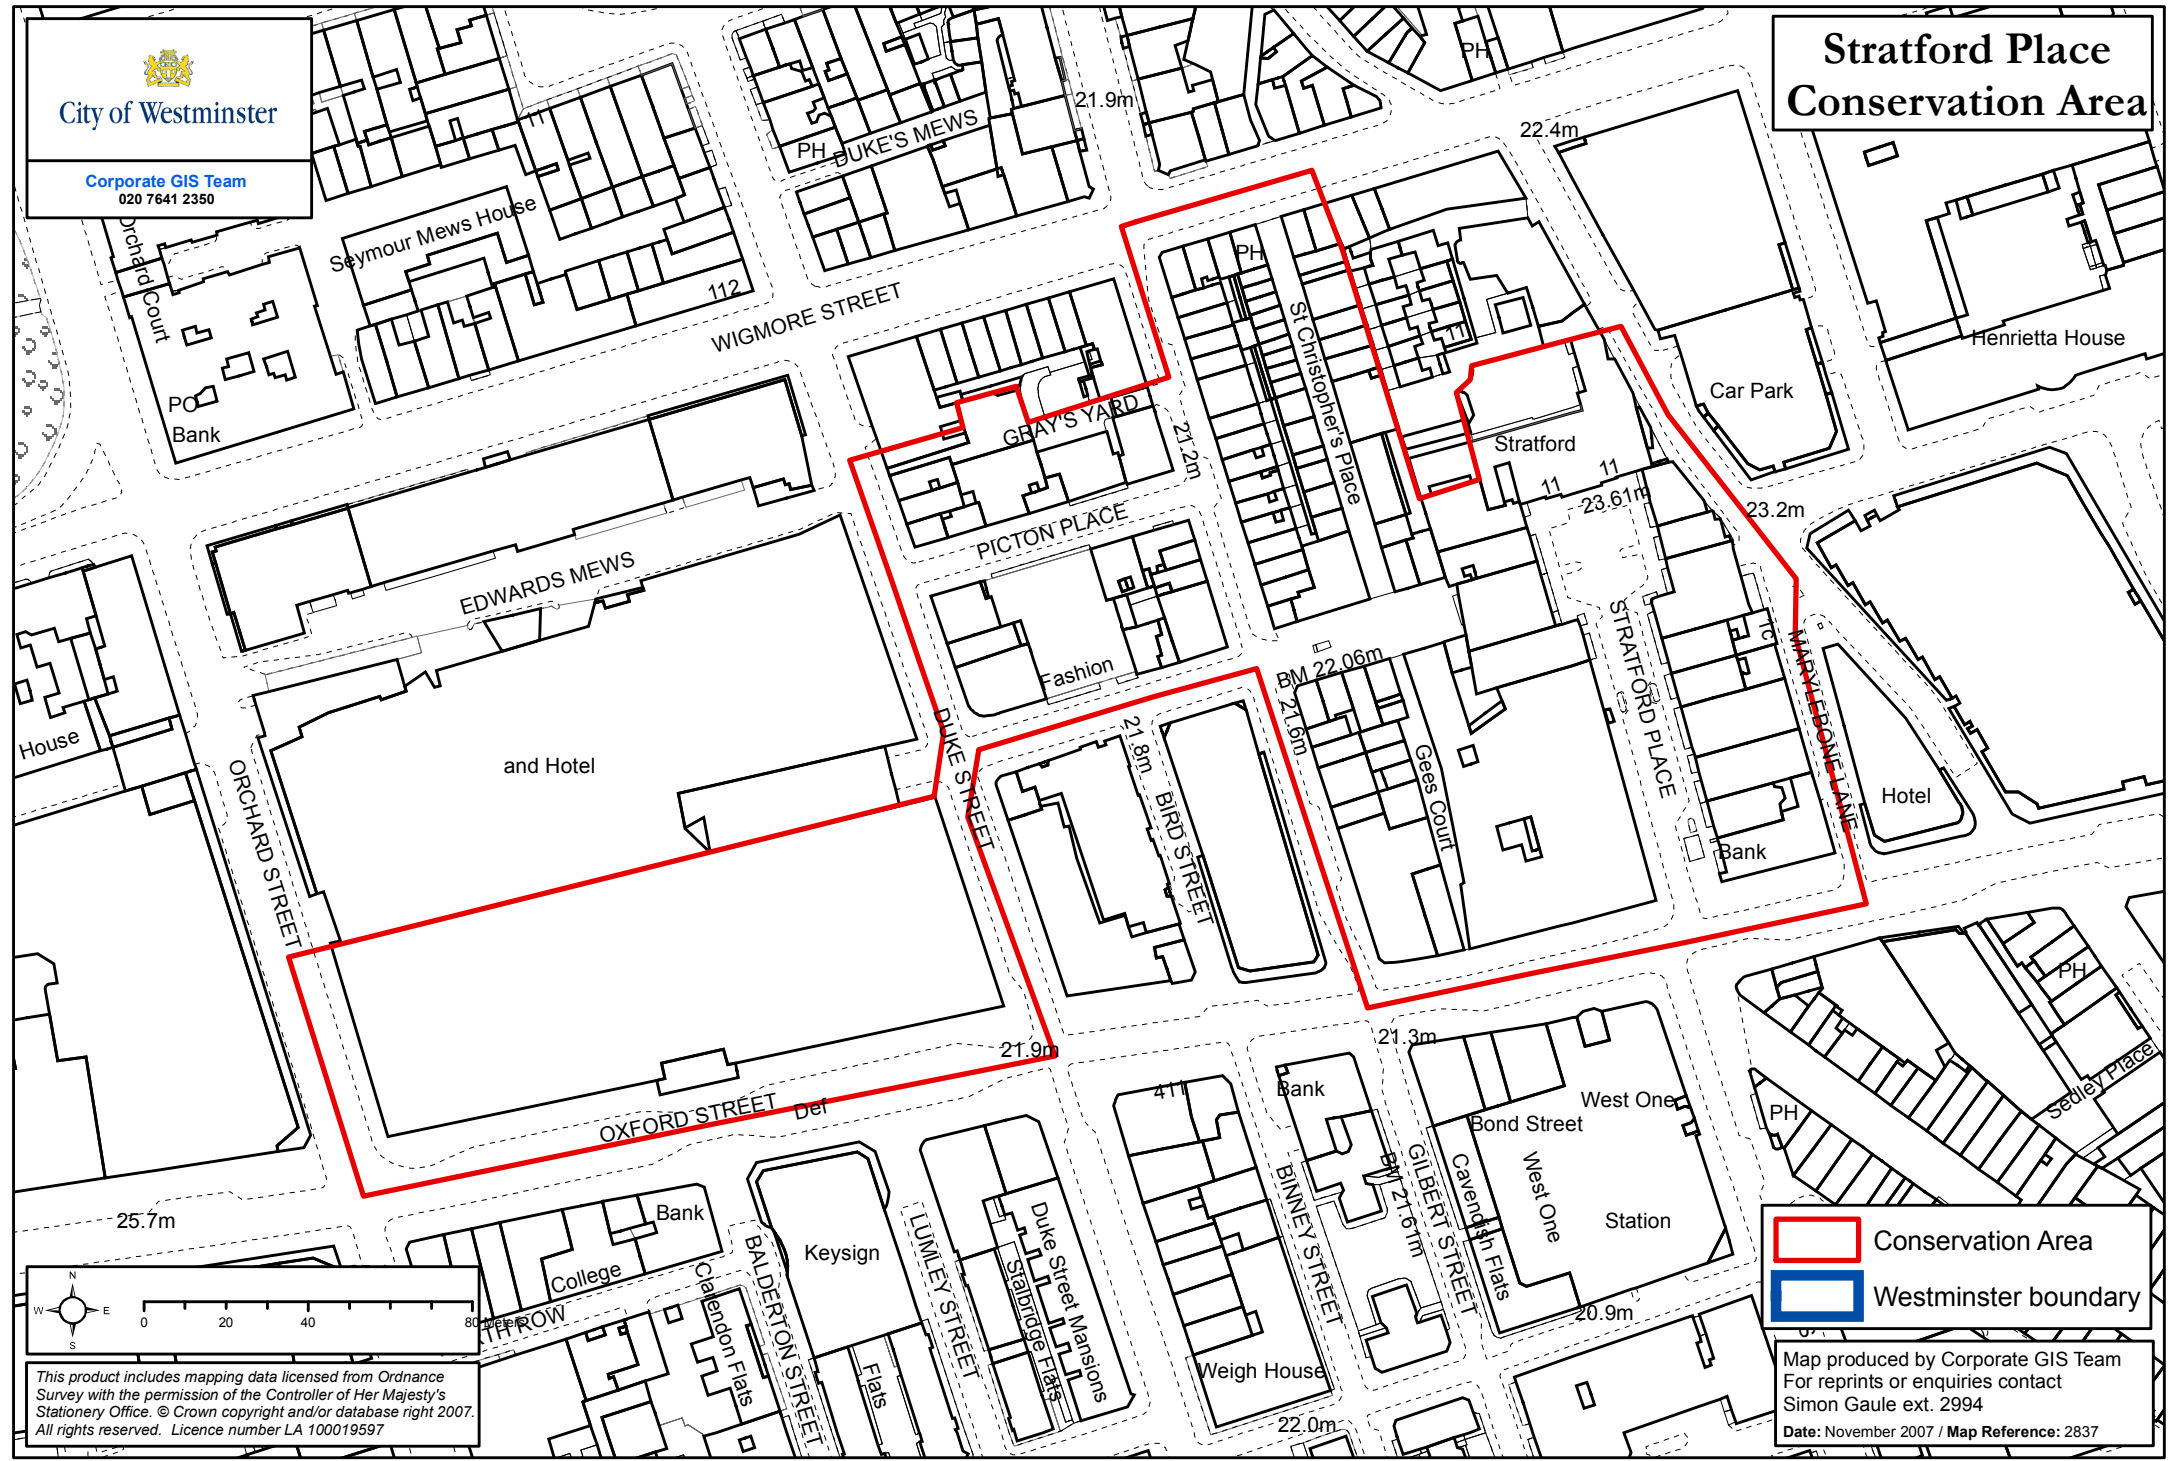

City of Westminster

Corporate GIS Team
020 7641 2350

Stratford Place Conservation Area

- Conservation Area
- Westminster boundary

Map produced by Corporate GIS Team
 For reprints or enquiries contact
 Simon Gaule ext. 2994
 Date: November 2007 / Map Reference: 2837

This product includes mapping data licensed from Ordnance Survey with the permission of the Controller of Her Majesty's Stationery Office. © Crown copyright and/or database right 2007. All rights reserved. Licence number LA 100019597