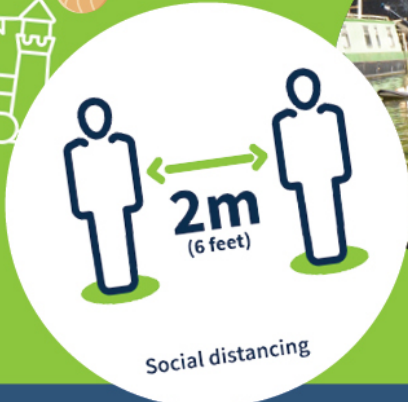

# Westbourne SUMMER FESTIVAL

SATURDAY 17TH JULY

1-5pm

Social distancing

AT THE CANALSIDE,  
WARWICK ESTATE W2

See overleaf for more details