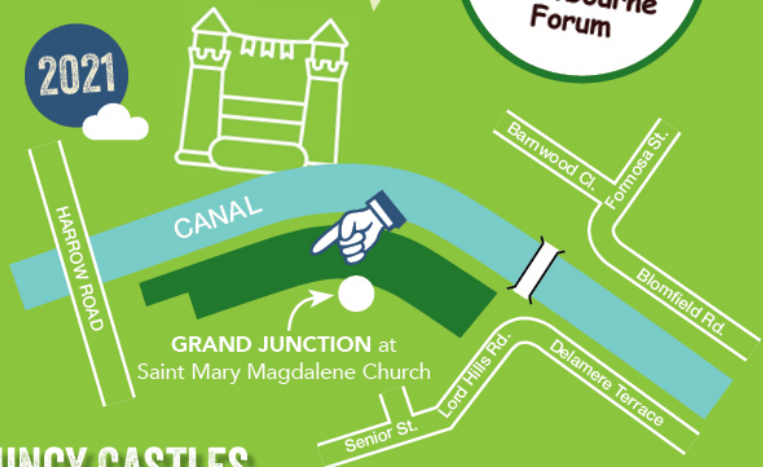

Westbourne SUMMER FESTIVAL

SATURDAY 17TH JULY

2021