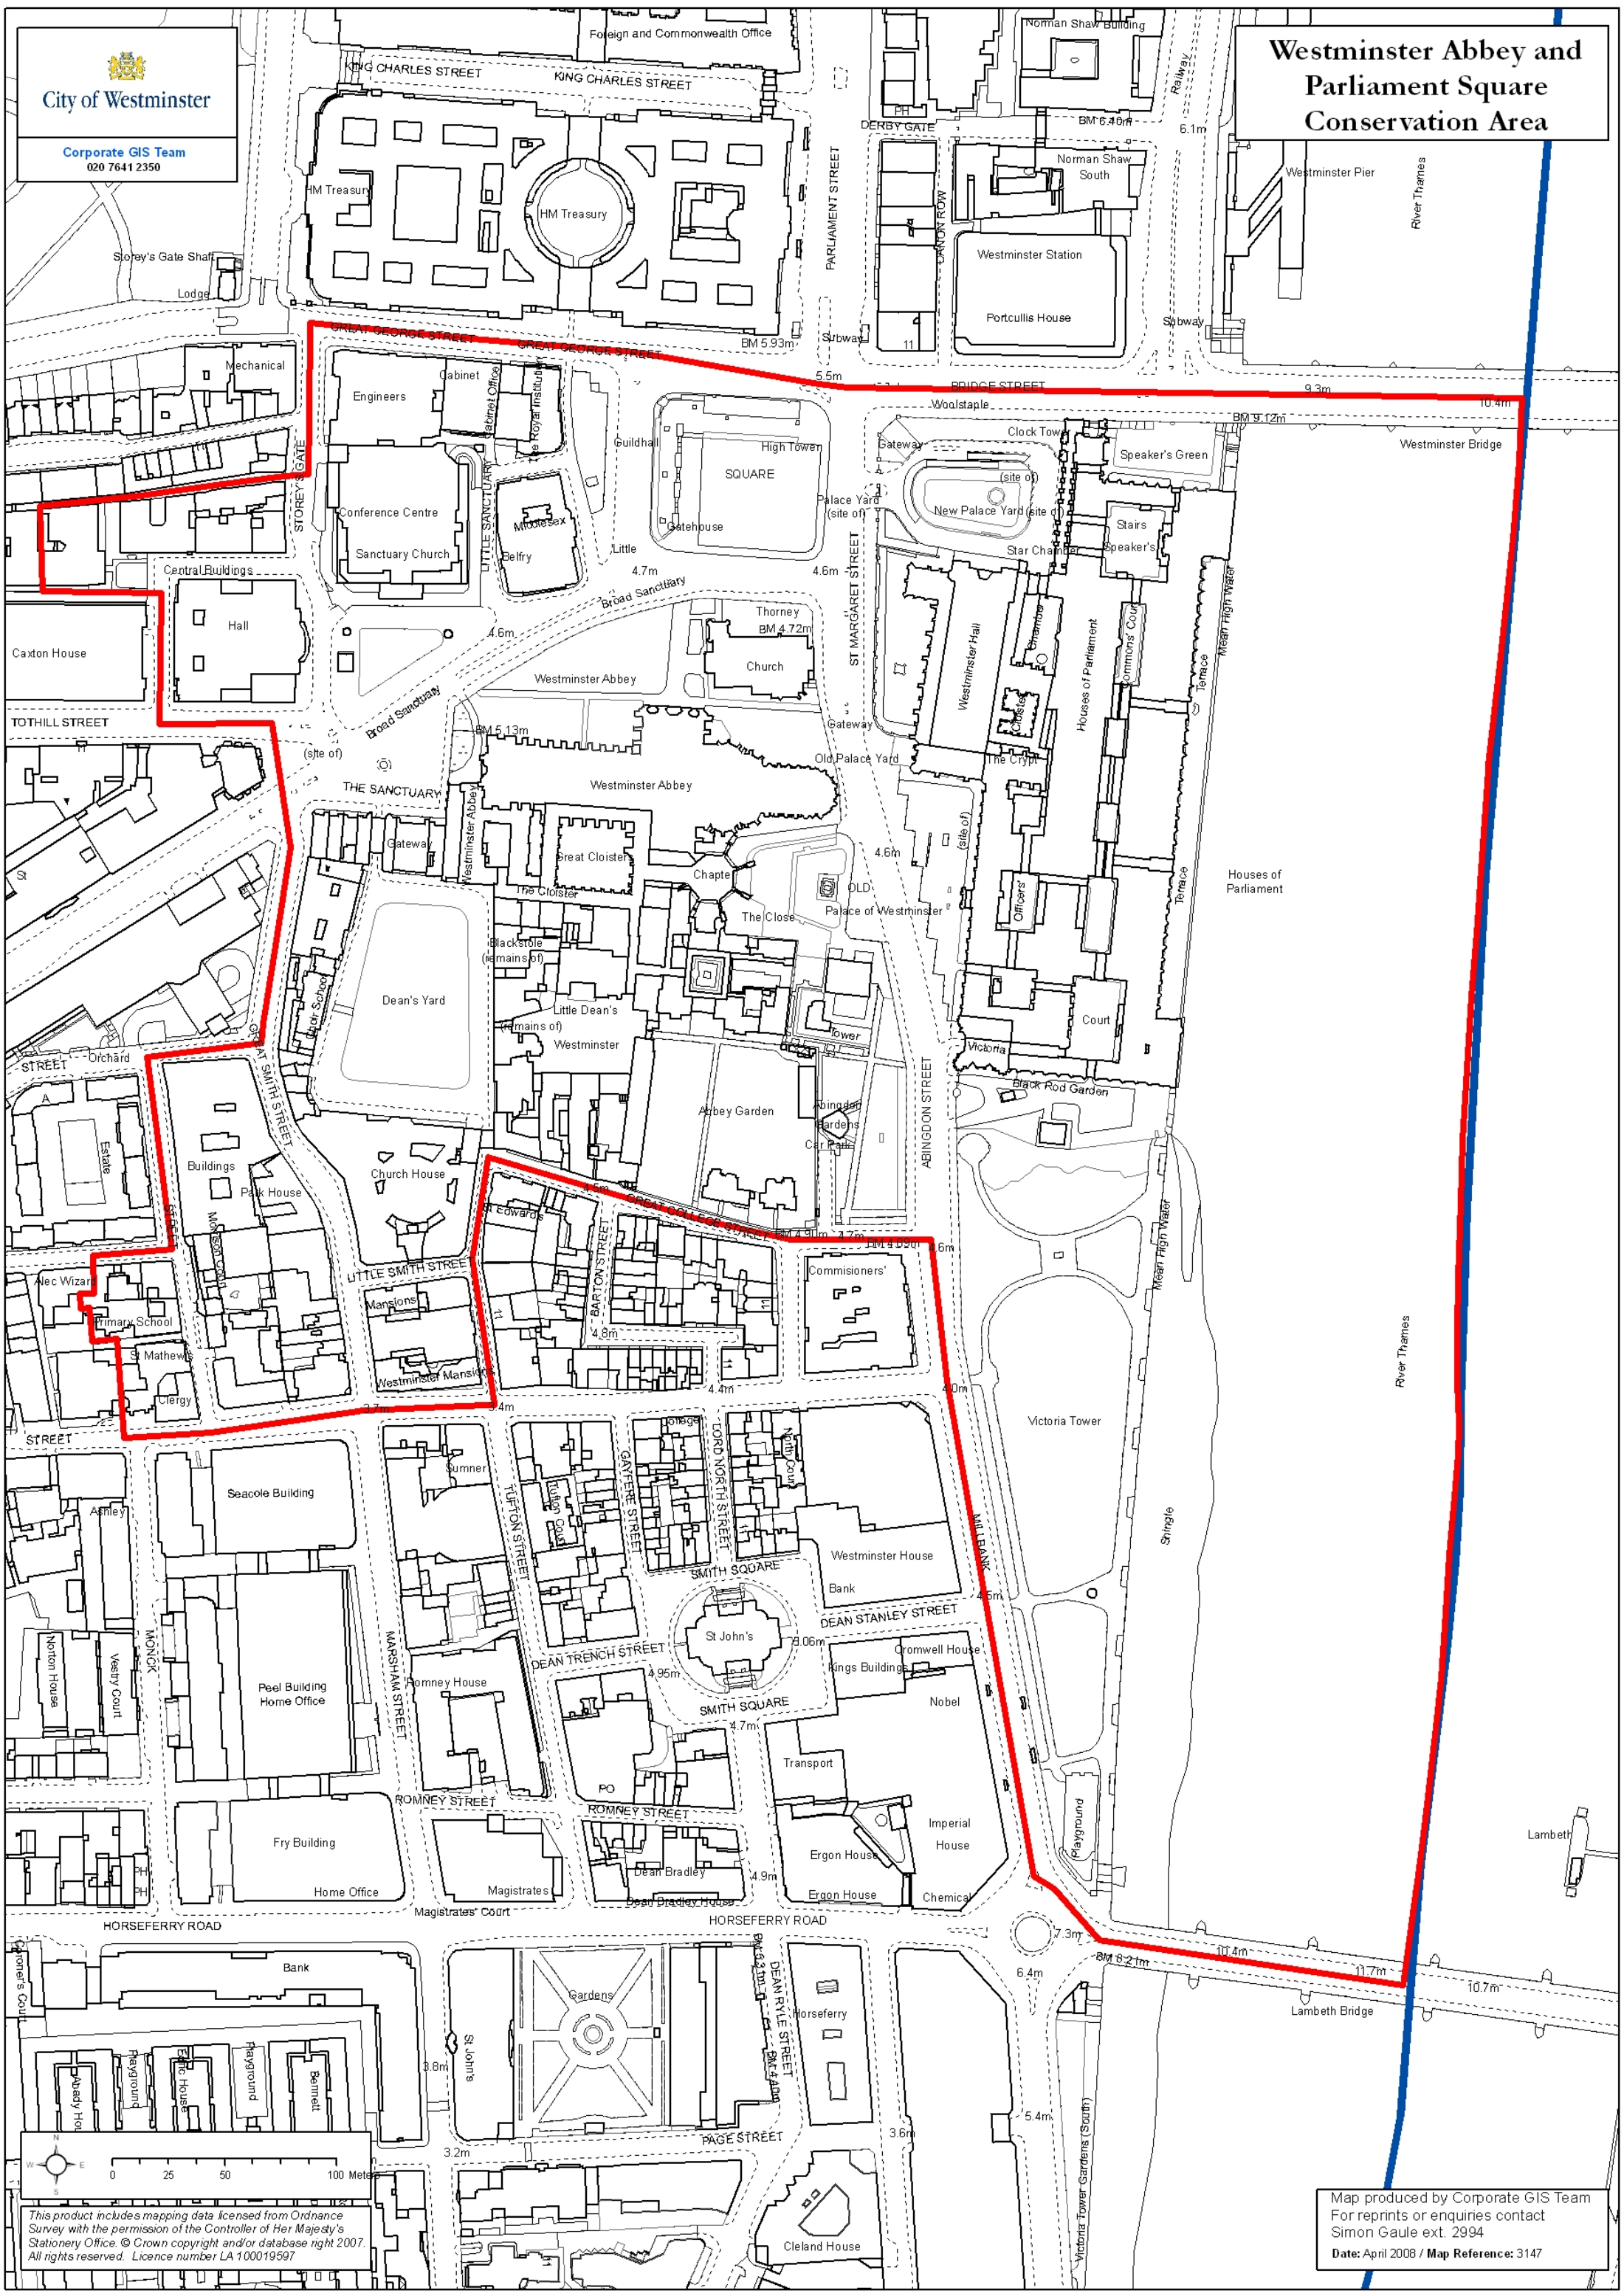

# Westminster Abbey and Parliament Square Conservation Area

This product includes mapping data licensed from Ordnance Survey with the permission of the Controller of Her Majesty's Stationery Office. © Crown copyright and/or database right 2007. All rights reserved. Licence number LA 100019597

Map produced by Corporate GIS Team  
For reprints or enquiries contact  
Simon Gaule ext. 2994  
Date: April 2008 / Map Reference: 3147