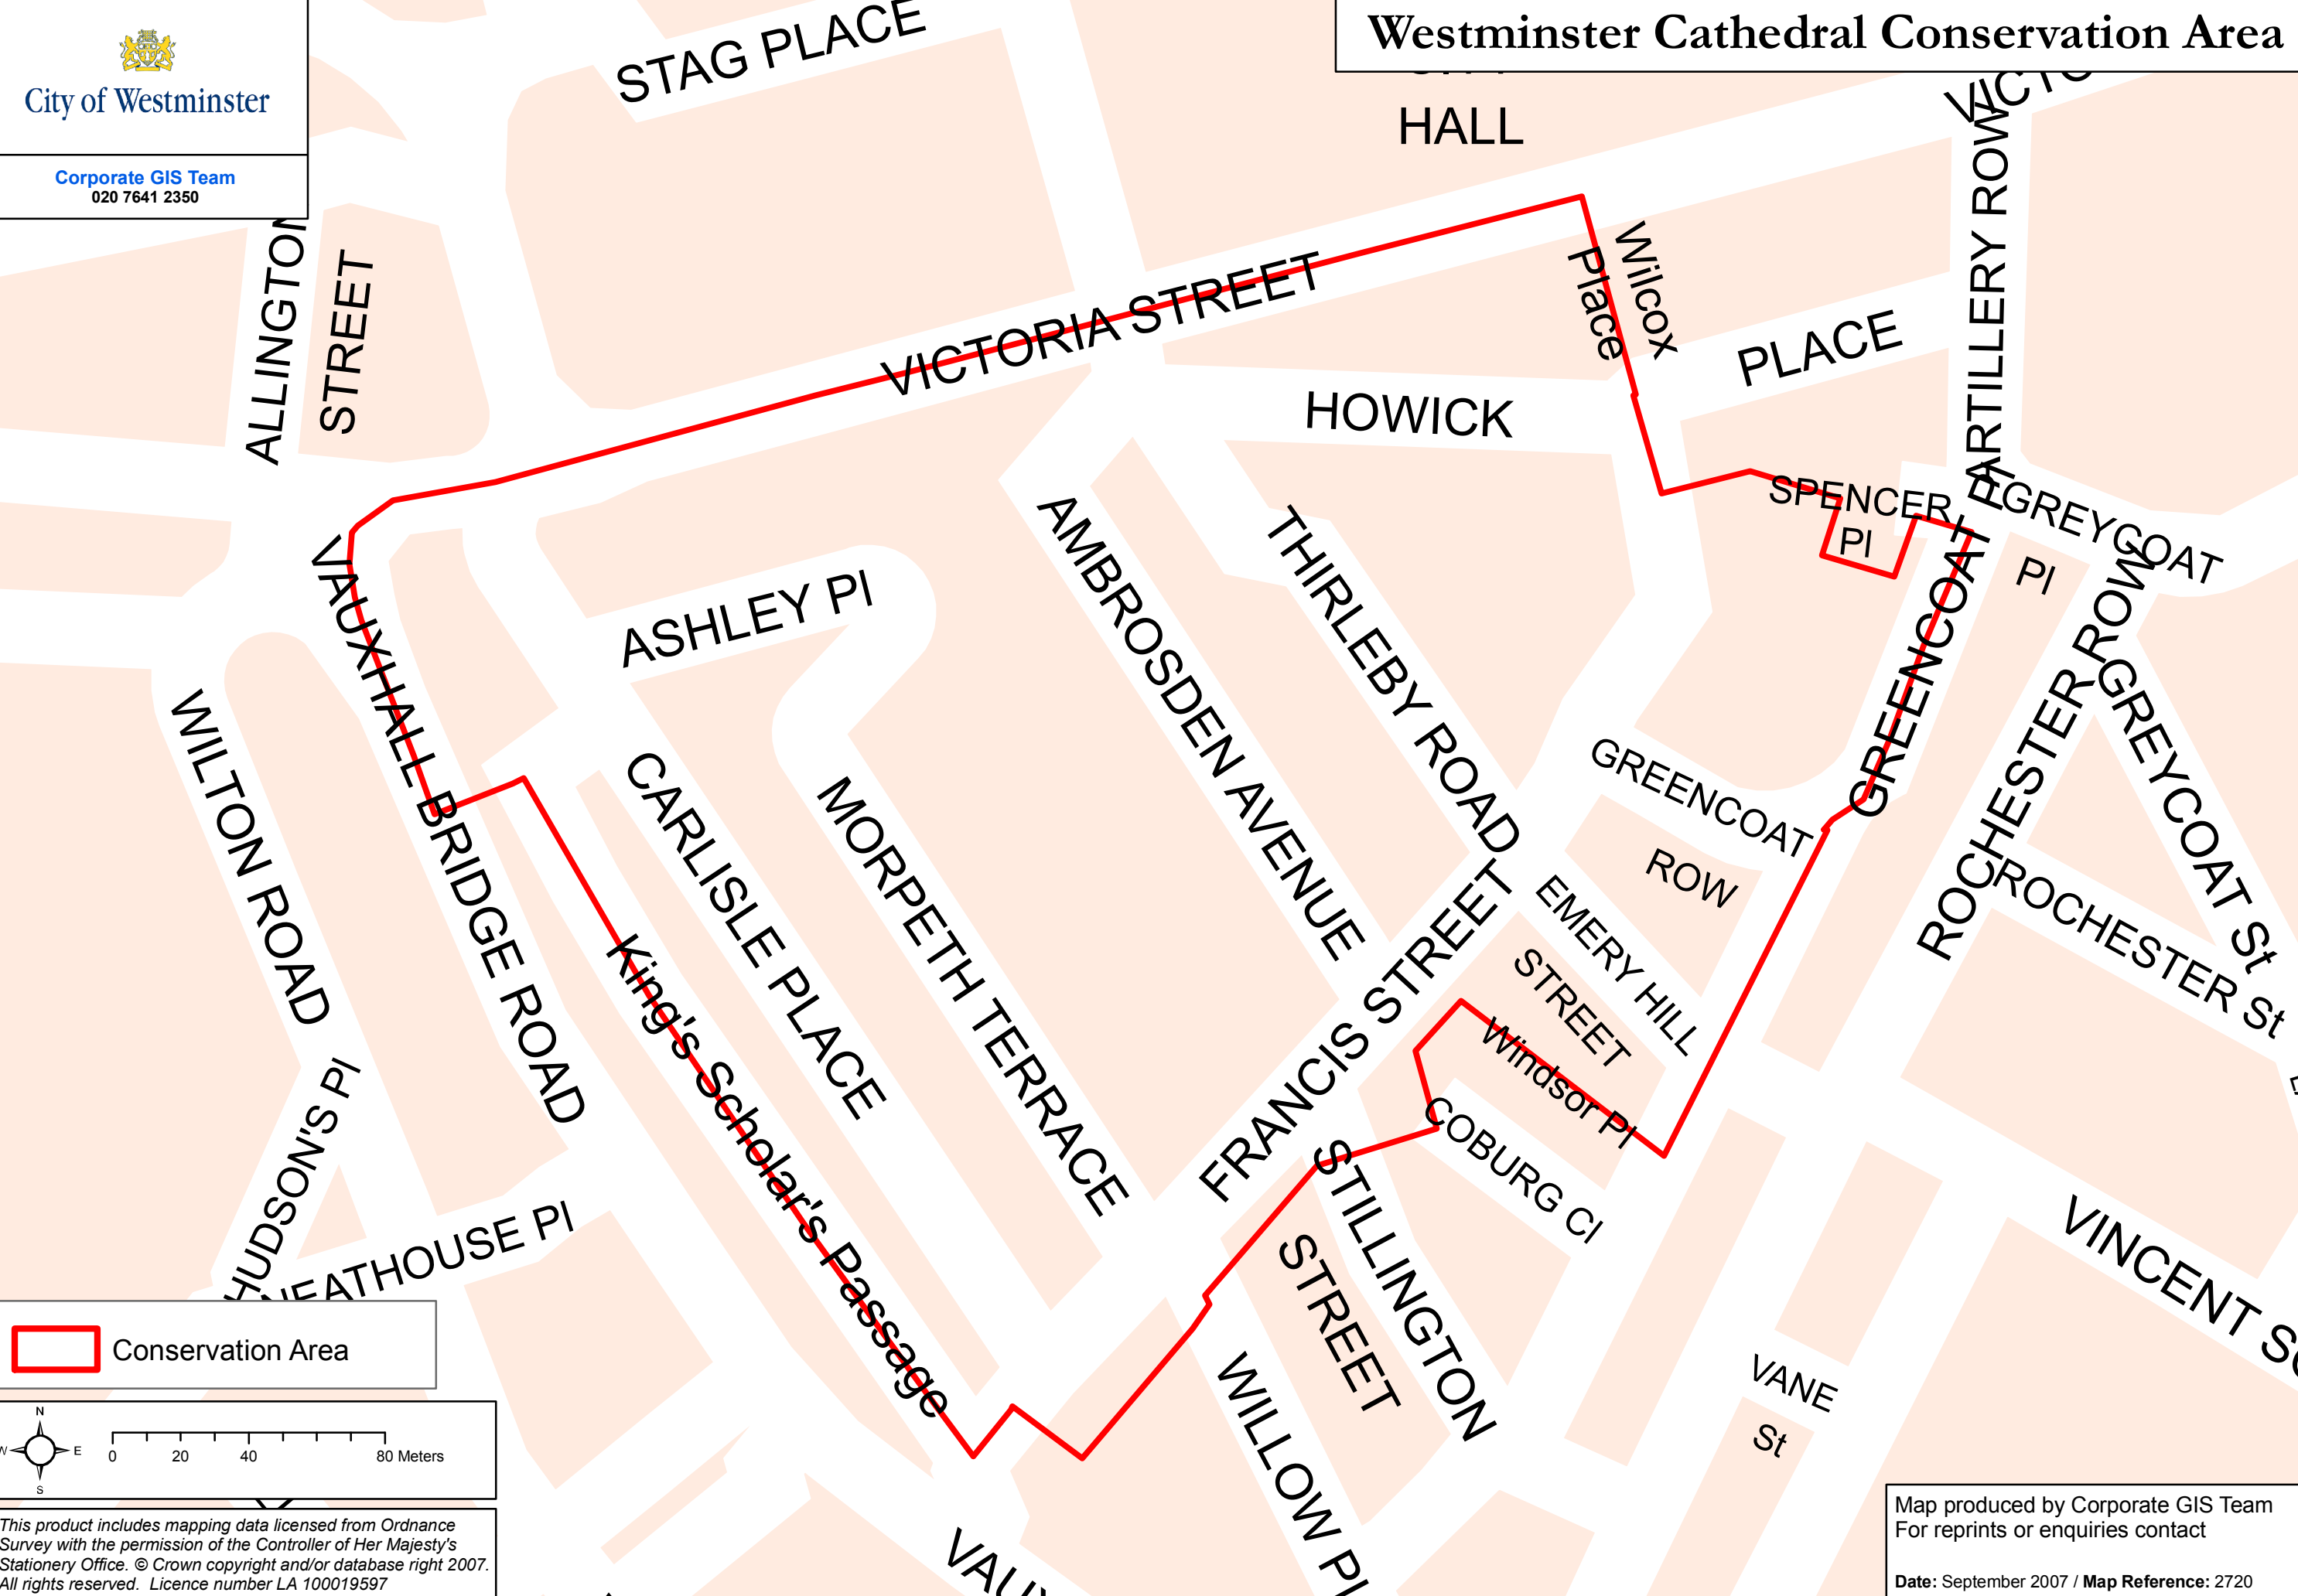

City of Westminster

Corporate GIS Team
020 7641 2350

Westminster Cathedral Conservation Area

 Conservation Area

This product includes mapping data licensed from Ordnance Survey with the permission of the Controller of Her Majesty's Stationery Office. © Crown copyright and/or database right 2007. All rights reserved. Licence number LA 100019597

Map produced by Corporate GIS Team
For reprints or enquiries contact

Date: September 2007 / Map Reference: 2720